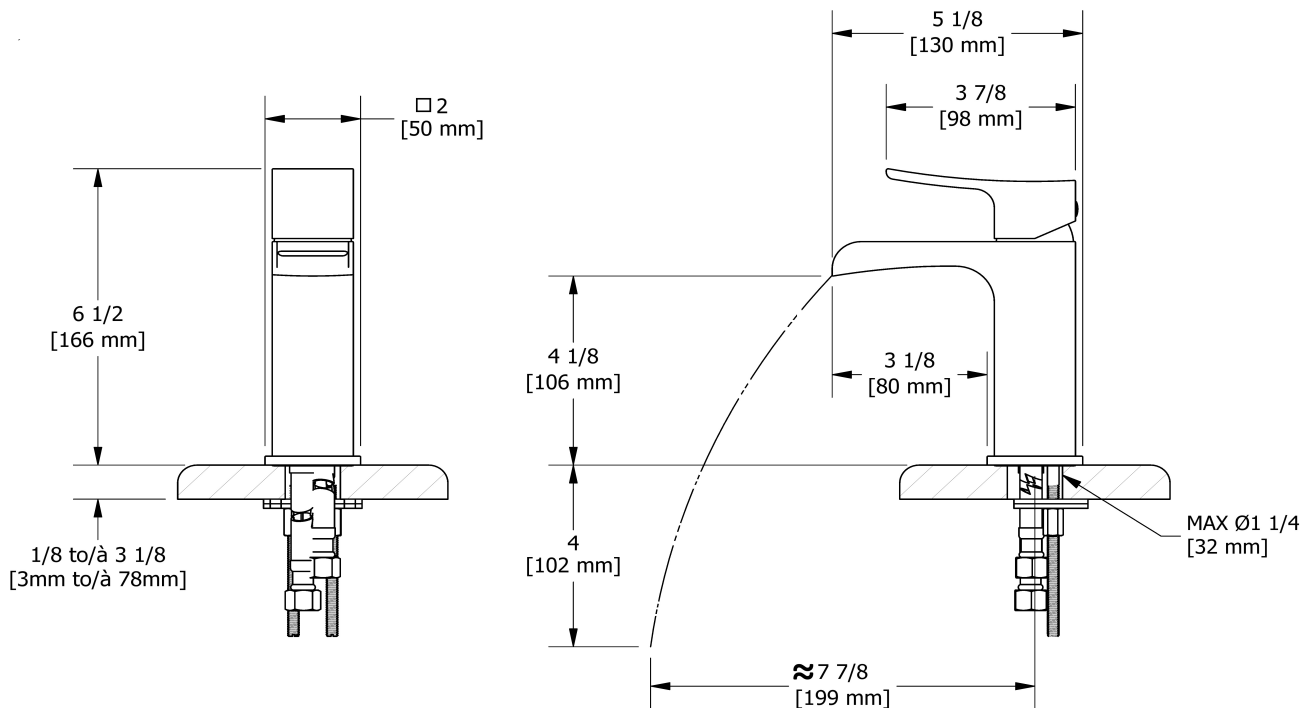

Single hole lavatory open spout faucet without drain
ZSOP00

Specifications

Descriptions

- 3/8" speedway compression
- Ceramic cartridge
- No drain

Available colors

- C : Chrome
- BN : Brushed Nickel (PVD)

Available flows

- 4.5 L/min, 1.2 gpm (US) 60psi *
- 3.7 L/min, 1 gpm (US) 60psi (**ZSOP00-10**)

EPA certification applicable to the indicated model only

Certifications

- CSA B125.1
- NSF/ANSI standard 61 and 372
- ASME A112.18.1
- CMR248 Approval
- ADA
- NSF/ANSI/CAN 61: Q