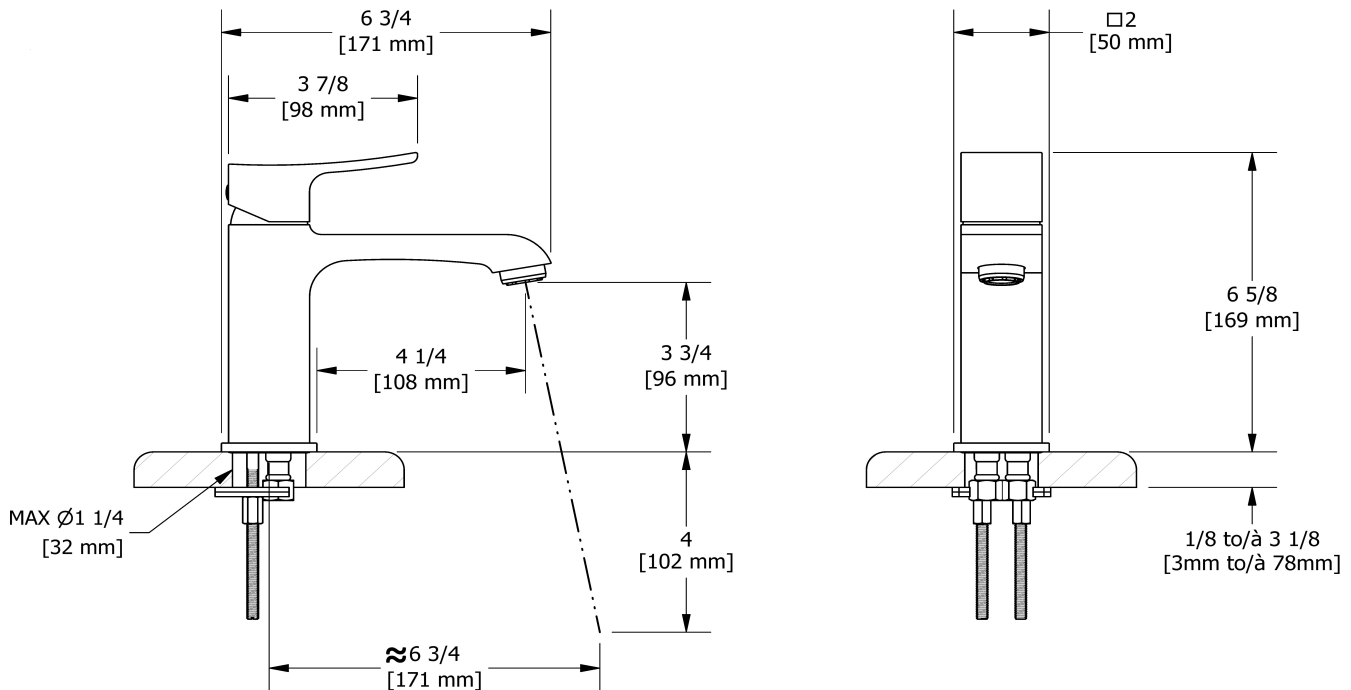

Sizes, models and finishes may differ from those presented.

Warranty

This **Riobel Inc.** product you have purchased carries a Limited Lifetime Warranty on the chrome, PVD finish, blacks and all working parts and is guaranteed from the initial purchase date against all manufacturing defects. All other finishes, including plastic components, are guaranteed for one year. All electric and/or electronic parts are covered by a 5-year limited warranty.

Customer Service

Ontario, West Canada : 888-287-5354 Quebec, Maritimes, United States : 866-473-8442