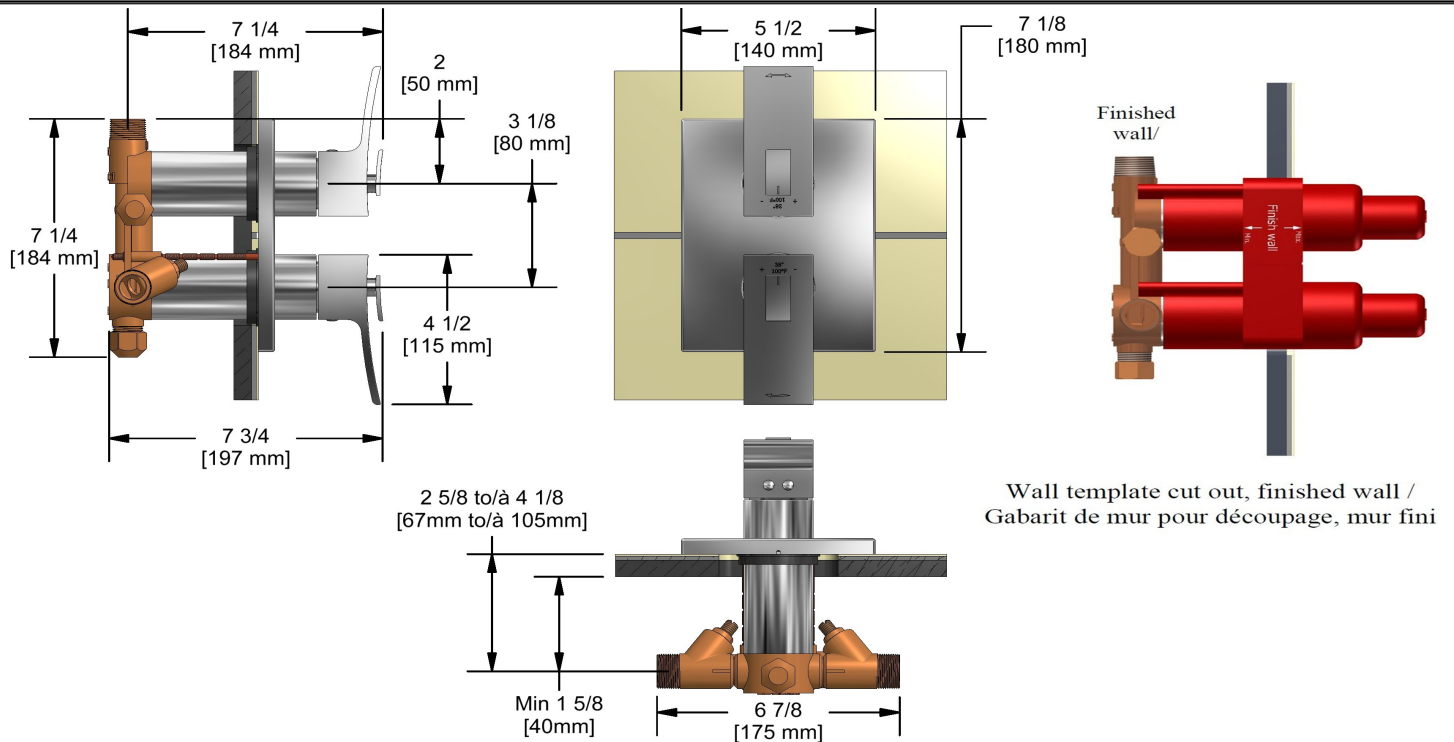

4-way Type T/P 3/4" coaxial complete valve
ZOTQ83

Specifications

Descriptions

- 2 different temperatures
- Service valves
- 2 integrated volume controls
- 2 thermo/pressure balance coaxial cartridges with check valves
- 4 outlets: two 1/2" outlets male NPT and two 3/4" outlets male NPT or 1/2" female NPT
- 3/4" inlet male NPT, dedicated main water supply required

Available colors

- C : Chrome
- BN : Brushed Nickel (PVD)

Available flows

- Type TP - For use with shower heads rated at 7L/min (1.8 gpm) or higher
- 76 L/min, 20 gpm (US) 60psi

Certifications

- CSA B125.1
- ASME A112.18.1
- ASSE 1016
- CMR248 Approval
- ADA