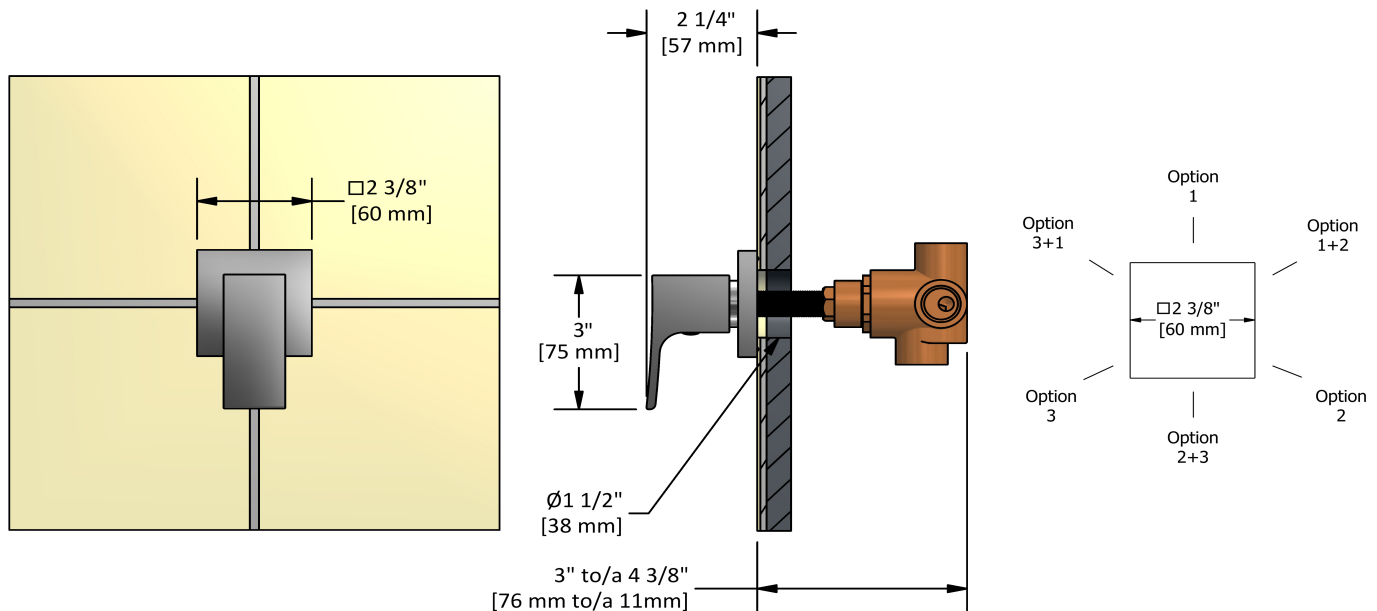

Certifications

- CSA B125.1
- ASME A112.18.1
- CMR248 Approval

cUPC®