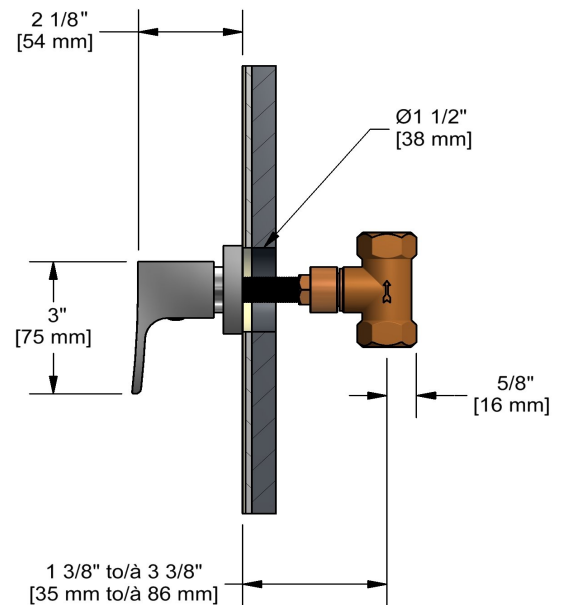

Sizes, models and finishes may differ from those presented.

Warranty

This **Riobel Inc.** product you have purchased carries a Limited Lifetime Warranty on the chrome, PVD finish, blacks and all working parts and is guaranteed from the initial purchase date against all manufacturing defects. All other finishes, including plastic components, are guaranteed for one year. All electric and/or electronic parts are covered by a 5-year limited warranty.

Customer Service

Ontario, West Canada : 888-287-5354 Quebec, Maritimes, United States : 866-473-8442

2021.05.02