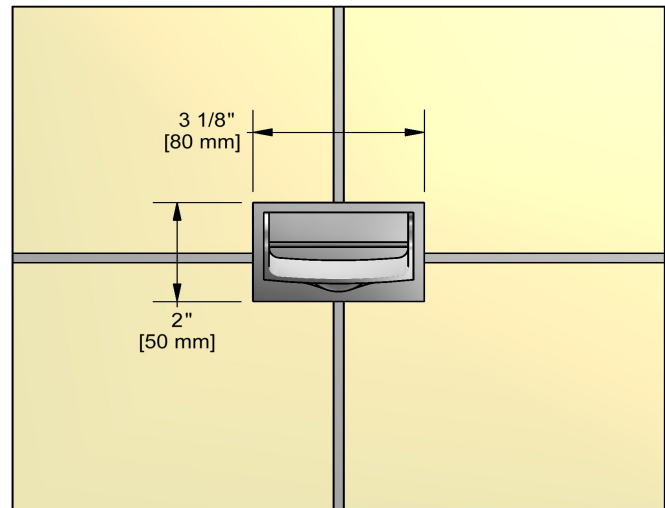

Sizes, models and finishes may differ from thoses presented.

Warranty

This **Riobel Inc.** product you have purchased carries a Limited Lifetime Warranty on the chrome, PVD finish, blacks and all working parts and is guaranteed from the initial purchase date against all manufacturing defects. All other finishes, including plastic components, are guaranteed for one year. All electric and/or electronic parts are covered by a 5-year limited warranty.

Customer Service

Ontario, West Canada : 888-287-5354 Quebec, Maritimes, United States : 866-473-8442

2021.04.27