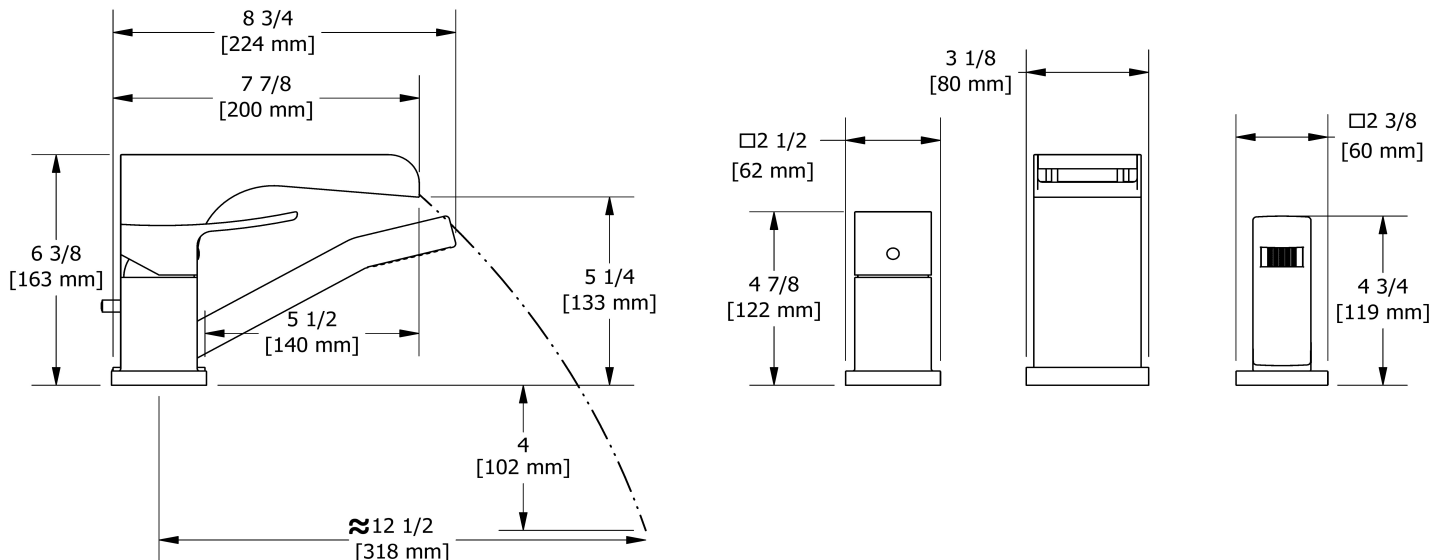

Sizes, models and finishes may differ from those presented.

Warranty

This **Riobel Inc.** product you have purchased carries a Limited Lifetime Warranty on the chrome, PVD finish, blacks and all working parts and is guaranteed from the initial purchase date against all manufacturing defects. All other finishes, including plastic components, are guaranteed for one year. All electric and/or electronic parts are covered by a 5-year limited warranty.

Customer Service

Ontario, West Canada : 888-287-5354 Quebec, Maritimes, United States : 866-473-8442