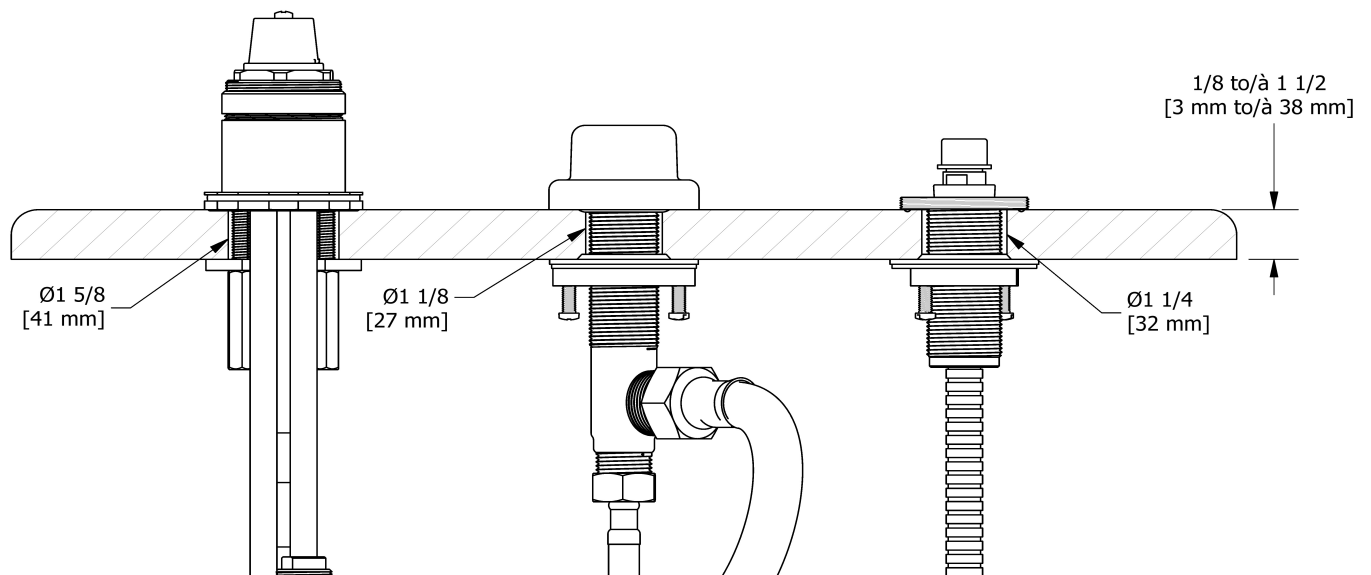

Sizes, models and finishes may differ from those presented.

Warranty

This **Riobel Inc.** product you have purchased carries a Limited Lifetime Warranty on the chrome, PVD finish, blacks and all working parts and is guaranteed from the initial purchase date against all manufacturing defects. All other finishes, including plastic components, are guaranteed for one year. All electric and/or electronic parts are covered by a 5-year limited warranty.

Customer Service

Ontario, West Canada : 888-287-5354 Quebec, Maritimes, United States : 866-473-8442

2021.09.12