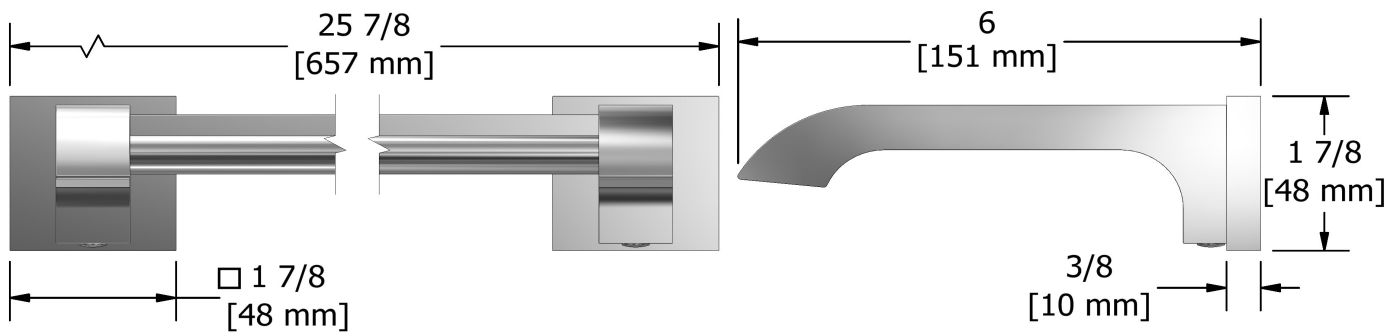

60 cm (24") double towel bar
Z06

Specifications

Description

- 4 anchor points

Available colors

- C : Chrome
- BN : Brushed Nickel (PVD)
- PN : Polished Nickel (PVD)

Sizes, models and finishes may differ from those presented.