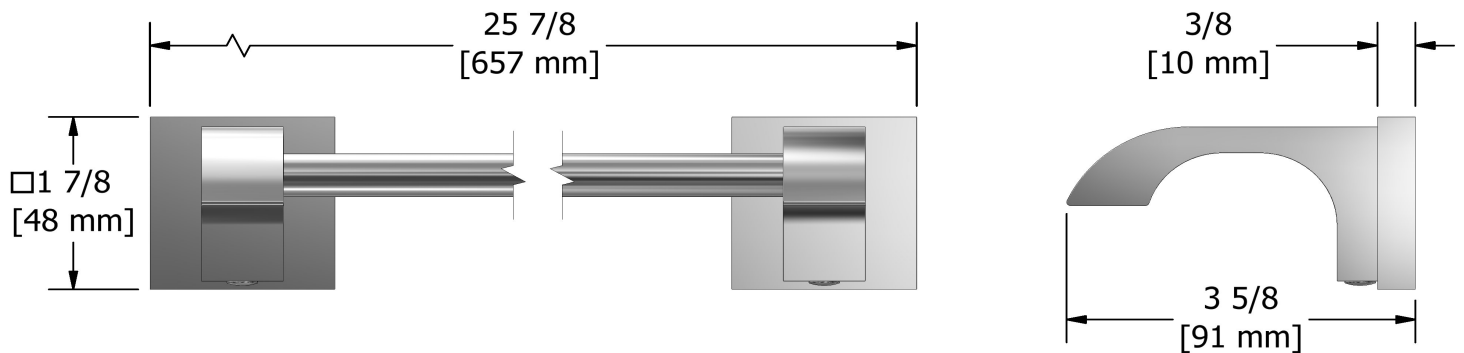

60 cm (24") towel bar
Z05

Specifications

Description

- 4 anchor points

Available colors

- C : Chrome
- BN : Brushed Nickel (PVD)
- PN : Polished Nickel (PVD)

Sizes, models and finishes may differ from those presented.