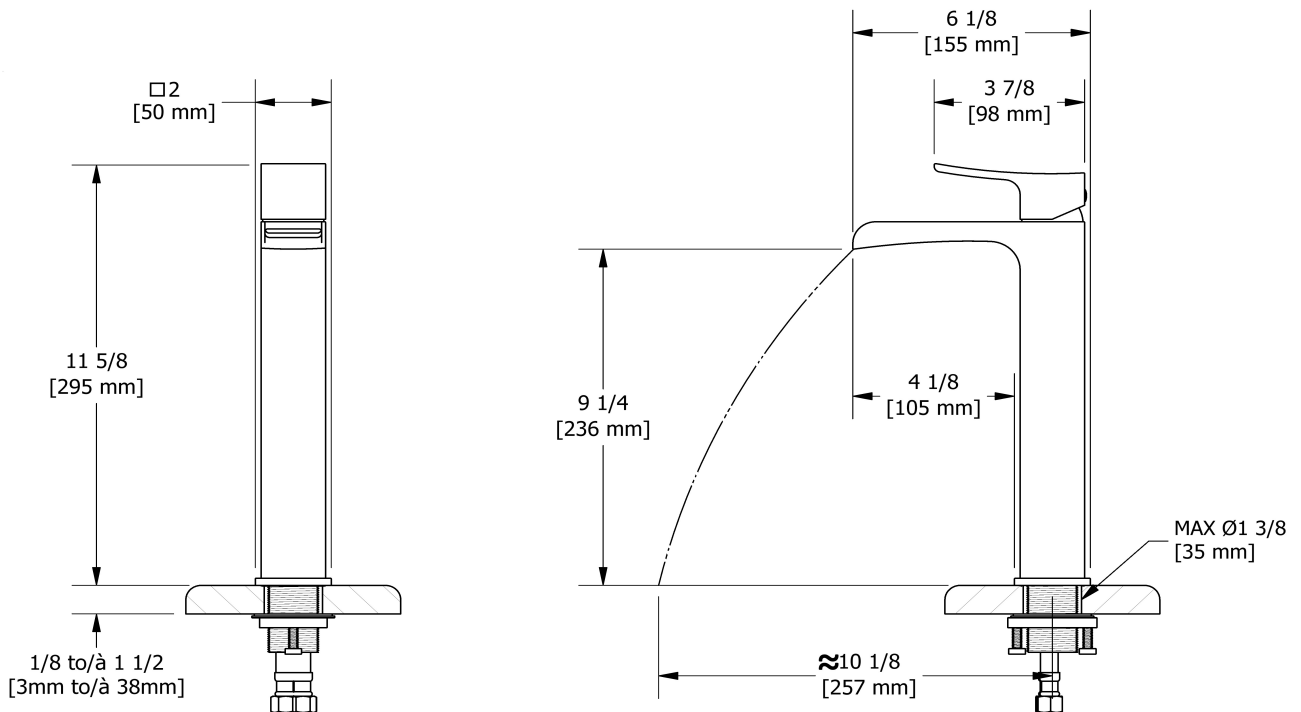

Single hole lavatory open spout faucet
ZLOP01

Specifications

Descriptions

- Ceramic cartridge
- 3/8" speedway compression
- No drain

Available colors

- C : Chrome
- BN : Brushed Nickel (PVD)

Available flows

- 4.5 L/min, 1.2 gpm (US) 60psi *
- 3.7 L/min, 1 gpm (US) 60psi (**ZLOP01-10**)

EPA certification applicable to the indicated model only

Certifications

- CSA B125.1
- NSF/ANSI standard 61 and 372
- ASME A112.18.1
- CMR248 Approval
- ADA
- NSF/ANSI/CAN 61: Q