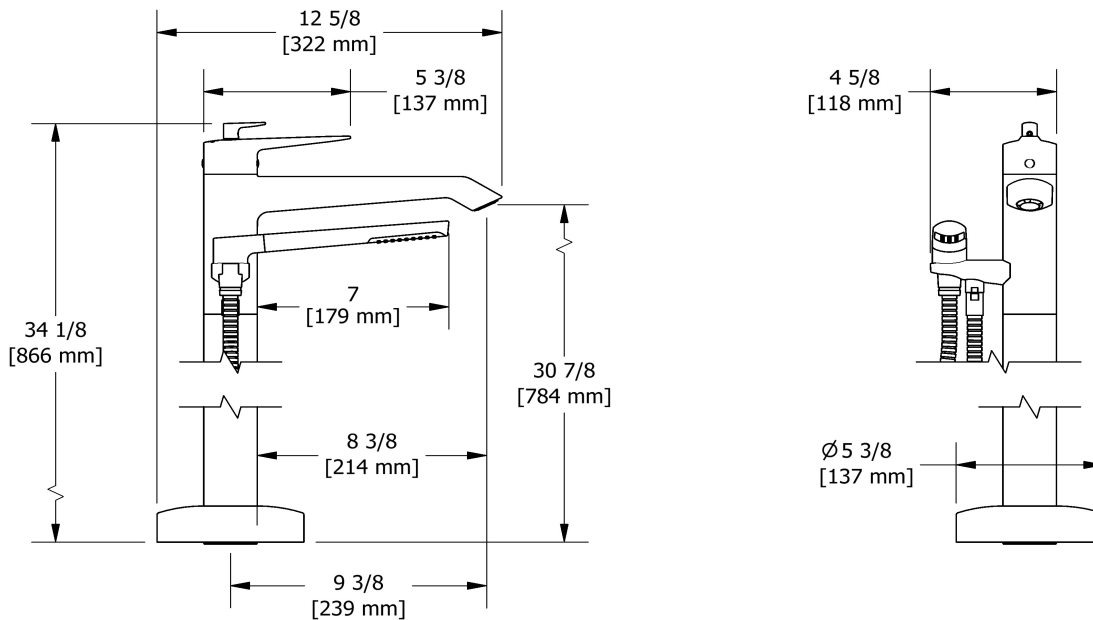

2-way Type T (thermostatic) coaxial floor-mount tub filler with hand shower

VY39

Specifications

Composition

- RHFS - Floor-mount tub filler rough
- TVY39C - 2-way Type T (thermostatic) coaxial floor-mount tub filler with hand shower trim

Customer Service

Ontario, West Canada : 888-287-5354 Quebec, Maritimes, United States : 866-473-8442

Floor-mount tub filler rough
RHFS

cUPC®

Specifications

Descriptions

- Rough only
- ½" inlet male NPT
- Test cap
- Drilling hole diameter = 2 1/2 (63mm)

Descriptions

- Trim only
- Drilling hole diameter = 2 1/2 (63mm)

Available colors

- C : Chrome

Certifications

- CSA B125.1
- ASME A112.18.1
- ASSE 1016
- CMR248 Approval
- ADA

Sizes, models and finishes may differ from those presented.