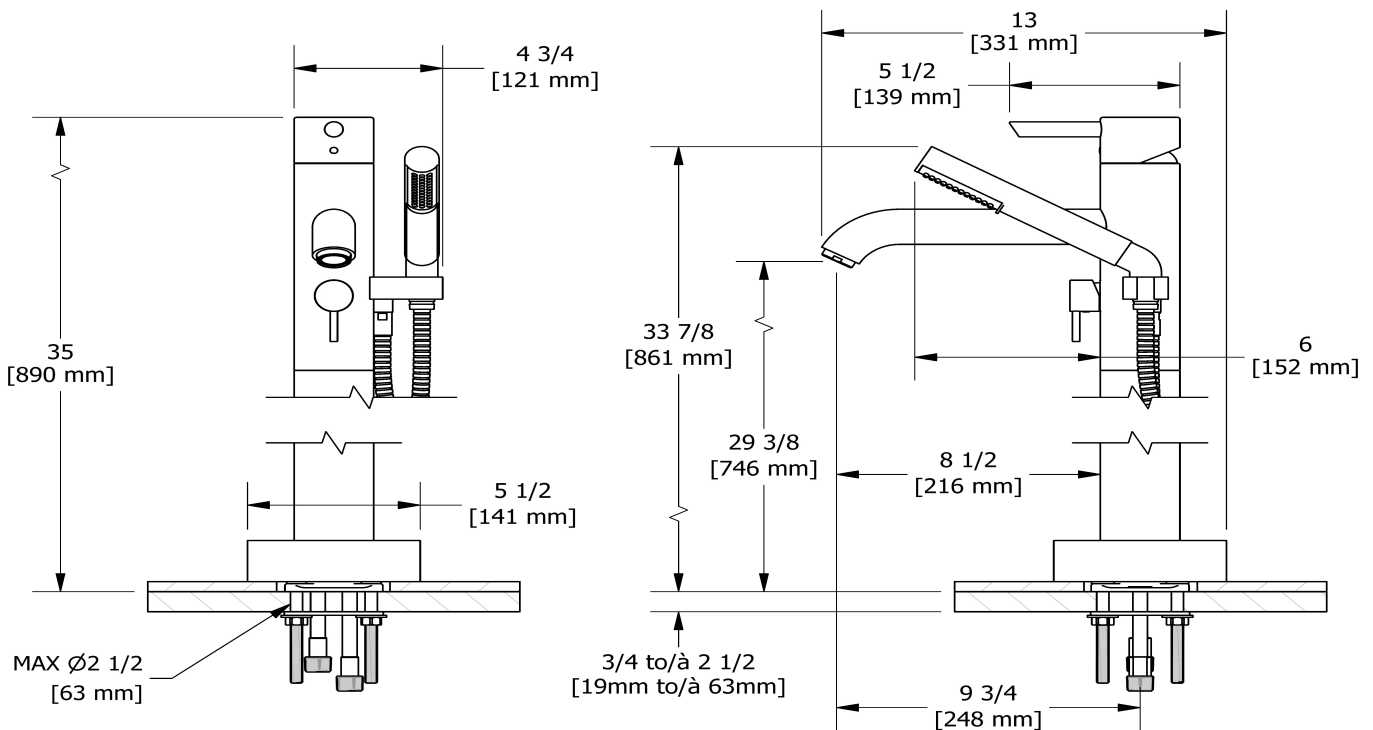

Sizes, models and finishes may differ from those presented.

Warranty

This Riobel Inc. product you have purchased carries a Limited Lifetime Warranty on the chrome, PVD finish, blacks and all working parts and is guaranteed from the initial purchase date against all manufacturing defects. All other finishes, including plastic components, are guaranteed for one year. All electric and/or electronic parts are covered by a 5-year limited warranty.

Customer Service

Ontario, West Canada : 888-287-5354 Quebec, Maritimes, United States : 866-473-8442