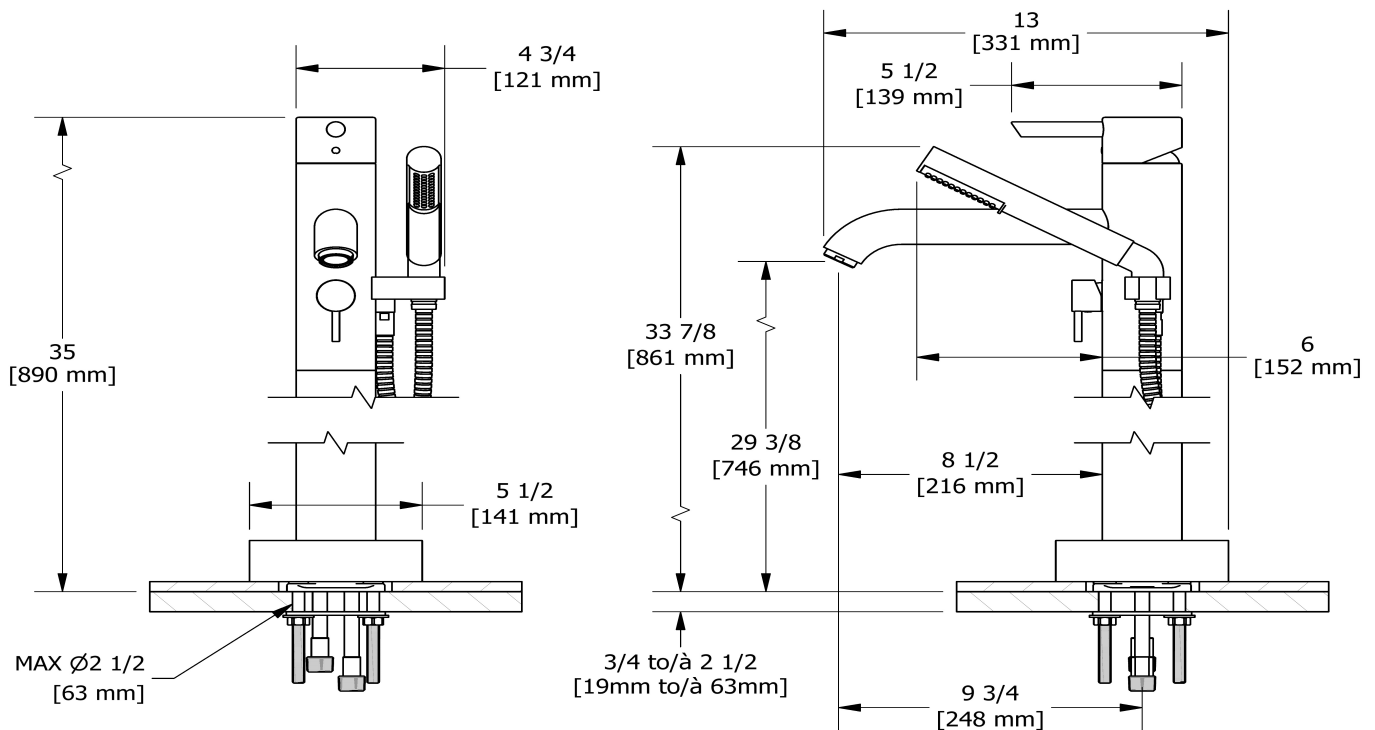

Sizes, models and finishes may differ from those presented.

Warranty

This **Riobel Inc.** product you have purchased carries a Limited Lifetime Warranty on the chrome, PVD finish, blacks and all working parts and is guaranteed from the initial purchase date against all manufacturing defects. All other finishes, including plastic components, are guaranteed for one year. All electric and/or electronic parts are covered by a 5-year limited warranty.

Customer Service

Ontario, West Canada : 888-287-5354 Quebec, Maritimes, United States : 866-473-8442