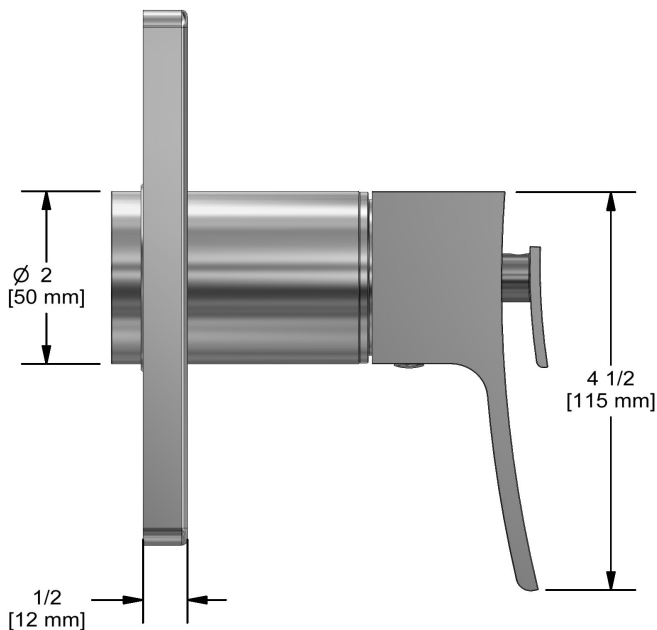

3-way Type T/P coaxial valve trim
TZOTQ45

Specifications

Descriptions

- 6 positions (OFF, 1, 1 and 2, 2, 2 and 3, 3) share
- R45, R45-SPEX or R45-EX rough required to complete
- Thermostatic/pressure balance coaxial cartridge with check valves
- Trim only

Available colors

- C : Chrome
- BN : Brushed Nickel (PVD)
- PN : Polished Nickel (PVD)

Available flow

- 23 L/min, 6.0 gpm (US) 60psi

Certifications

- CSA B125.1
- ASME A112.18.1
- ASSE 1016
- CMR248 Approval
- ADA