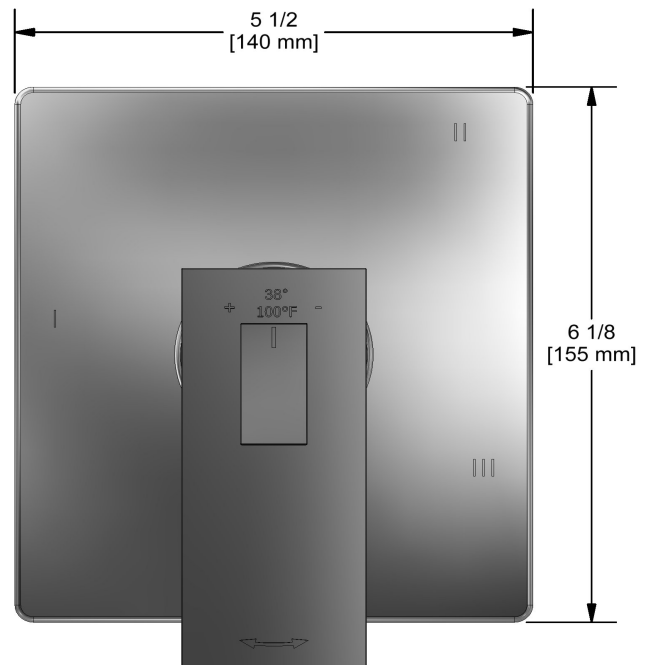

3-way Type T/P coaxial valve trim
TZOTQ45

Specifications

Descriptions

- 6 positions (OFF, 1, 1 and 2, 2, 2 and 3, 3) share
- R45, R45-SPEX or R45-EX rough required to complete
- Thermostatic/pressure balance coaxial cartridge with check valves
- Trim only

Available colors

- C : Chrome
- BN : Brushed Nickel (PVD)
- PN : Polished Nickel (PVD)

Available flow

- 23 L/min, 6.0 gpm (US) 60psi

Certifications

- CSA B125.1
- ASME A112.18.1
- ASSE 1016
- CMR248 Approval
- ADA