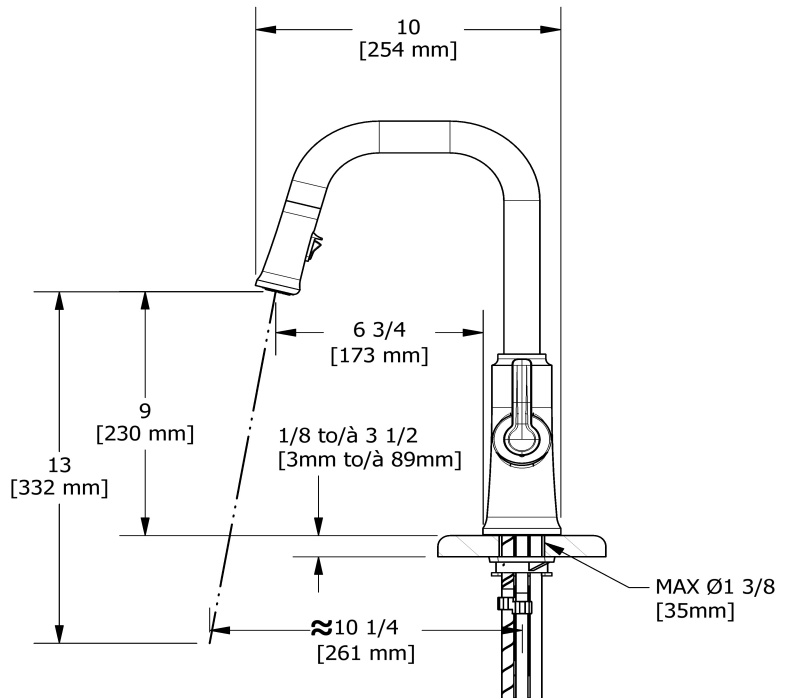

Sizes, models and finishes may differ from thoses presented.

Warranty

This **Riobel Inc.** product you have purchased carries a Limited Lifetime Warranty on the chrome, PVD finish, blacks and all working parts and is guaranteed from the initial purchase date against all manufacturing defects. All other finishes, including plastic components, are guaranteed for one year. All electric and/or electronic parts are covered by a 5-year limited warranty.

Customer Service

Ontario, West Canada : 888-287-5354 Quebec, Maritimes, United States : 866-473-8442