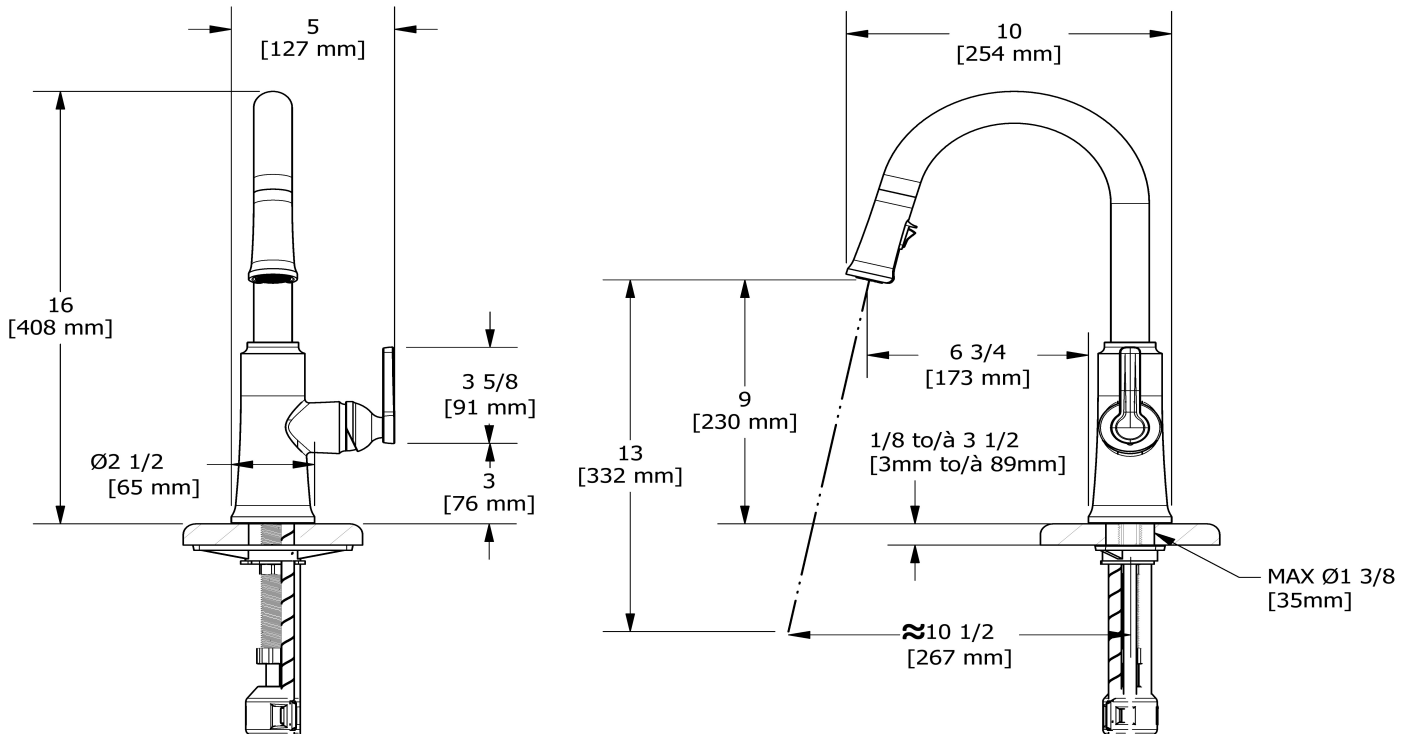

Certifications

- CSA B125.1
- NSF/ANSI standard 61 and 372
- ASME A112.18.1

Sizes, models and finishes may differ from thoses presented.

Warranty

This **Riobel Inc.** product you have purchased carries a Limited Lifetime Warranty on the chrome, PVD finish, blacks and all working parts and is guaranteed from the initial purchase date against all manufacturing defects. All other finishes, including plastic components, are guaranteed for one year. All electric and/or electronic parts are covered by a 5-year limited warranty.

Customer Service

Ontario, West Canada : 888-287-5354 Quebec, Maritimes, United States : 866-473-8442