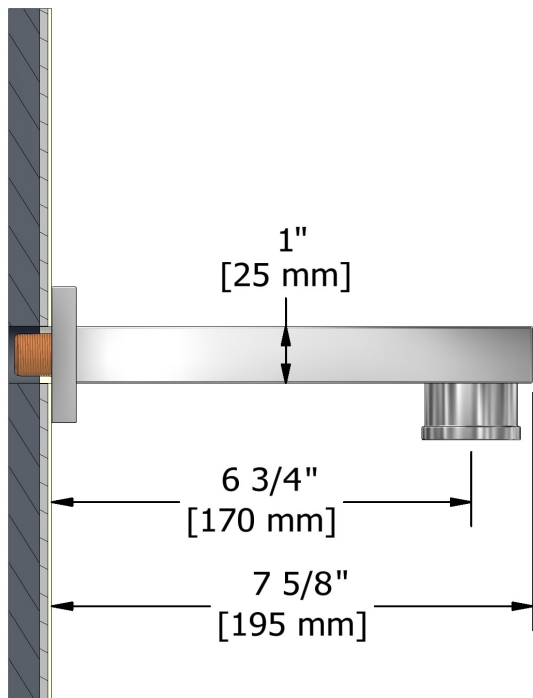

Certifications

- CSA B125.1
- ASME A112.18.1
- CMR248 Approval

cUPC®