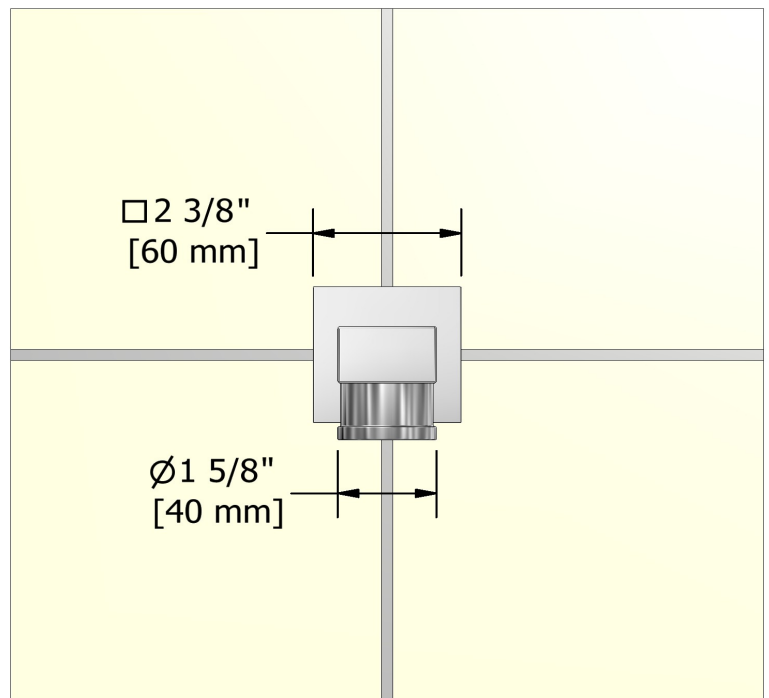

Certifications

- CSA B125.1
- ASME A112.18.1
- CMR248 Approval

cUPC®