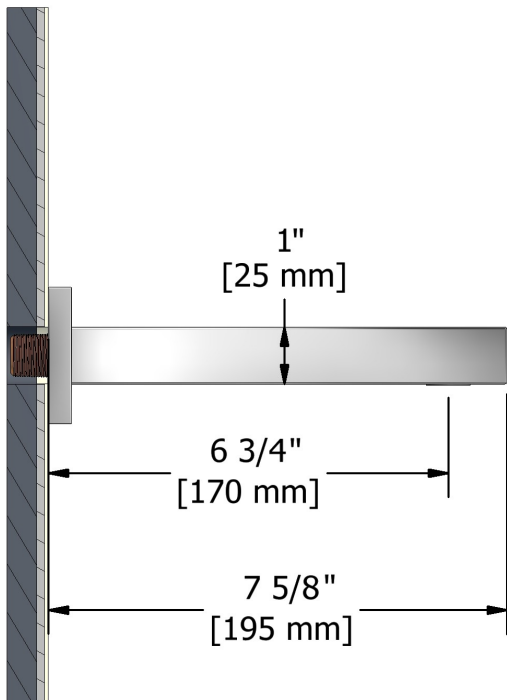

Sizes, models and finishes may differ from those presented.

Warranty

This **Riobel Inc.** product you have purchased carries a Limited Lifetime Warranty on the chrome, PVD finish, blacks and all working parts and is guaranteed from the initial purchase date against all manufacturing defects. All other finishes, including plastic components, are guaranteed for one year. All electric and/or electronic parts are covered by a 5-year limited warranty.

Customer Service

Ontario, West Canada : 888-287-5354 Quebec, Maritimes, United States : 866-473-8442