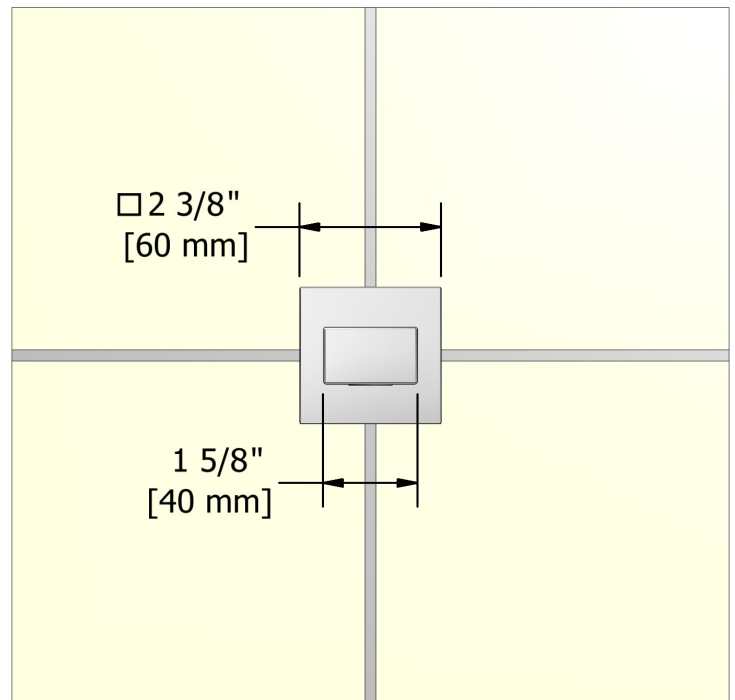

Sizes, models and finishes may differ from those presented.

Warranty

This **Riobel Inc.** product you have purchased carries a Limited Lifetime Warranty on the chrome, PVD finish, blacks and all working parts and is guaranteed from the initial purchase date against all manufacturing defects. All other finishes, including plastic components, are guaranteed for one year. All electric and/or electronic parts are covered by a 5-year limited warranty.

Customer Service

Ontario, West Canada : 888-287-5354 Quebec, Maritimes, United States : 866-473-8442