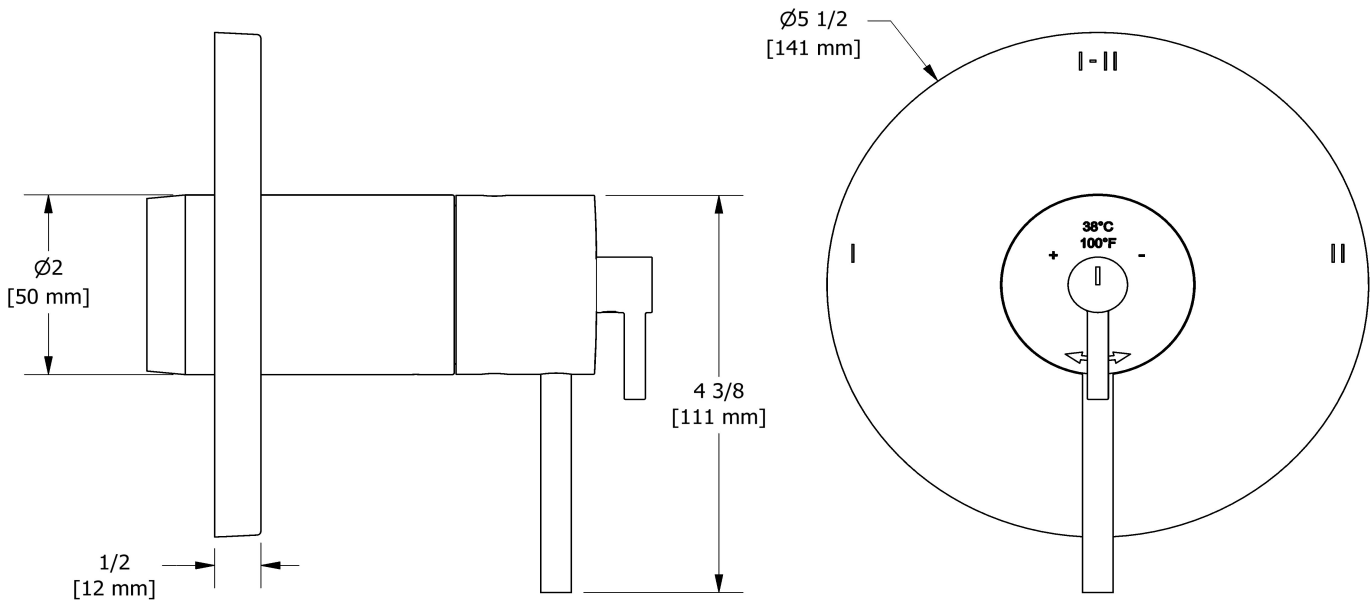

2-way Type T/P coaxial valve trim
TNJ93

Specifications

Descriptions

- R93, R93-SPEX or R93-EX rough required to complete
- 4 positions (OFF, 1, 1 and 2, 2) share
- Trim only
- Thermostatic/pressure balance coaxial cartridge with check valves

Available flows

- 24 L/min, 6.3 gpm (US) 60psi
- Type TP - For use with shower heads rated at 7L/min (1.8 gpm) or higher

Certifications

- CSA B125.1
- ASME A112.18.1
- ASSE 1016
- CMR248 Approval
- ADA

Sizes, models and finishes may differ from those presented.