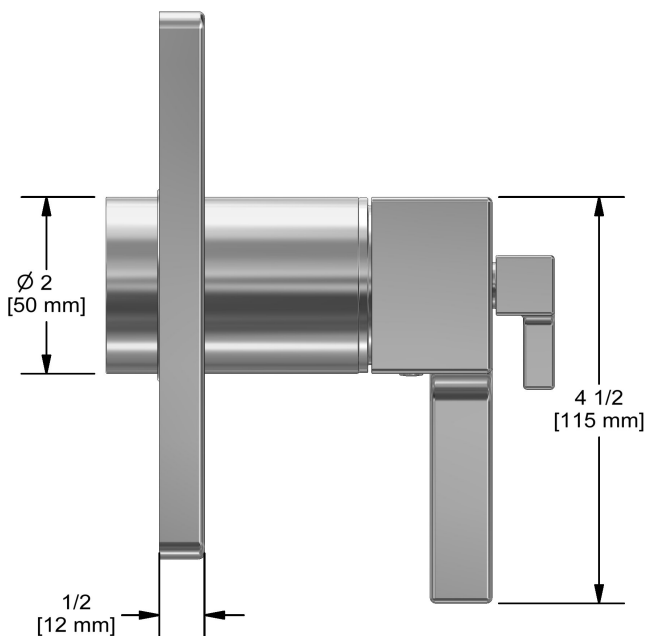

3-way Type T/P coaxial valve trim
TMZ45

Specifications

Descriptions

- Thermostatic/pressure balance coaxial cartridge with check valves
- R45, R45-SPEX or R45-EX rough required to complete
- 6 positions (OFF, 1, 1 and 2, 2, 2 and 3, 3) share
- Trim only

Available colors

- C : Chrome
- BN : Brushed Nickel (PVD)

Available flow

- 23 L/min, 6.0 gpm (US) 60psi

Certifications

- CSA B125.1
- ASME A112.18.1
- ASSE 1016
- CMR248 Approval
- ADA

Sizes, models and finishes may differ from those presented.