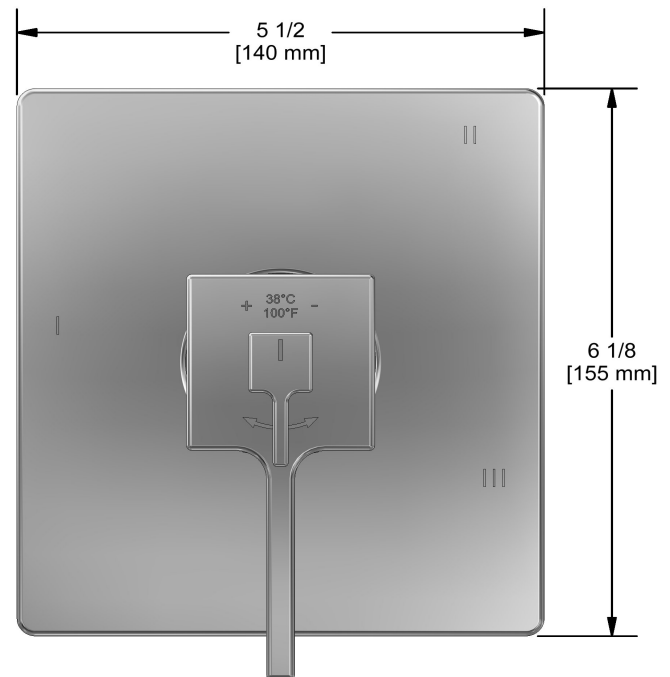

3-way Type T/P coaxial valve trim
TMZ45

Specifications

Descriptions

- Thermostatic/pressure balance coaxial cartridge with check valves
- R45, R45-SPEX or R45-EX rough required to complete
- 6 positions (OFF, 1, 1 and 2, 2, 2 and 3, 3) share
- Trim only

Available colors

- C : Chrome
- BN : Brushed Nickel (PVD)

Available flow

- 23 L/min, 6.0 gpm (US) 60psi

Certifications

- CSA B125.1
- ASME A112.18.1
- ASSE 1016
- CMR248 Approval
- ADA

Sizes, models and finishes may differ from those presented.