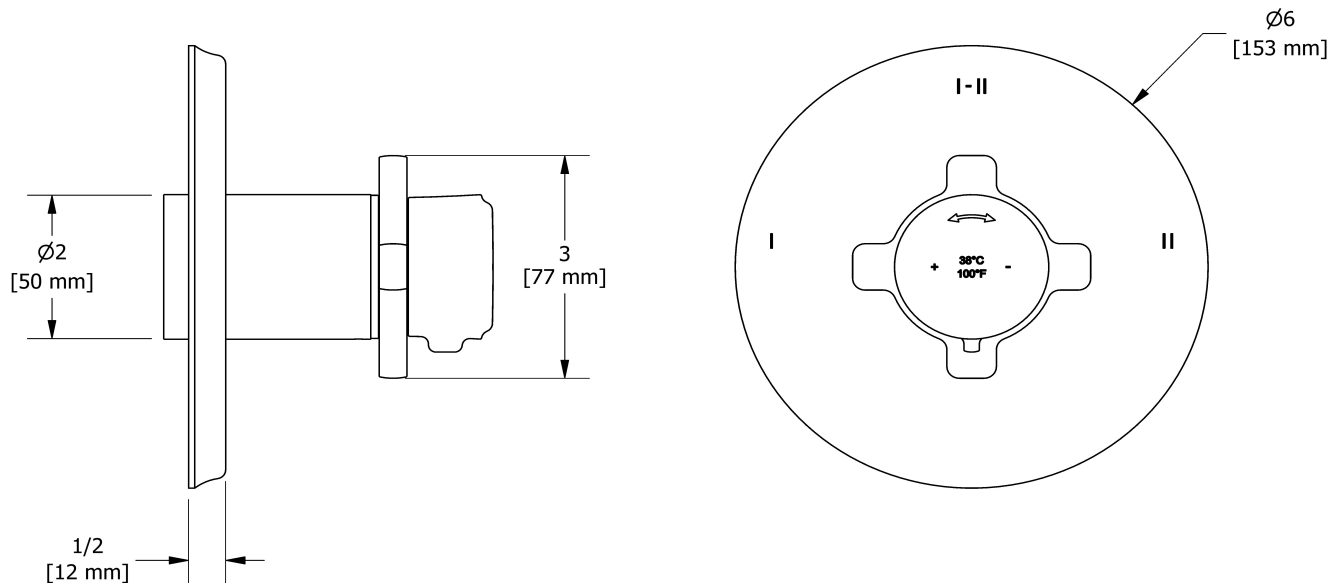

Certifications

- CSA B125.1
- ASME A112.18.1
- ASSE 1016

cUPC®