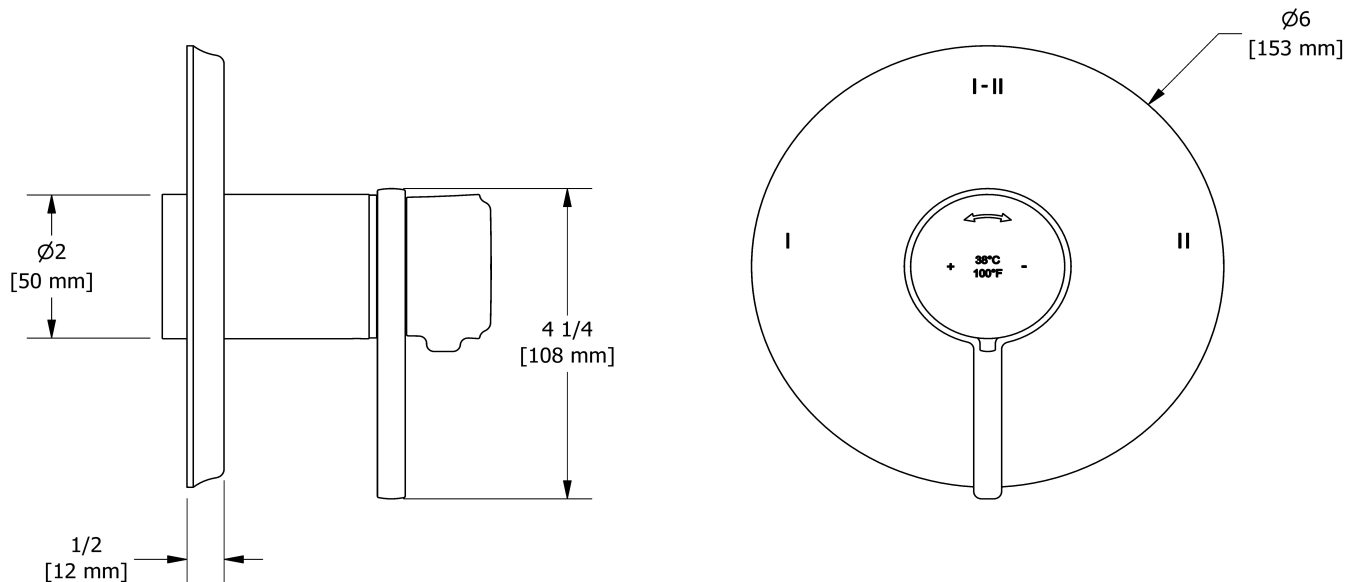

Certifications

- CSA B125.1
- ASME A112.18.1
- ASSE 1016
- ADA