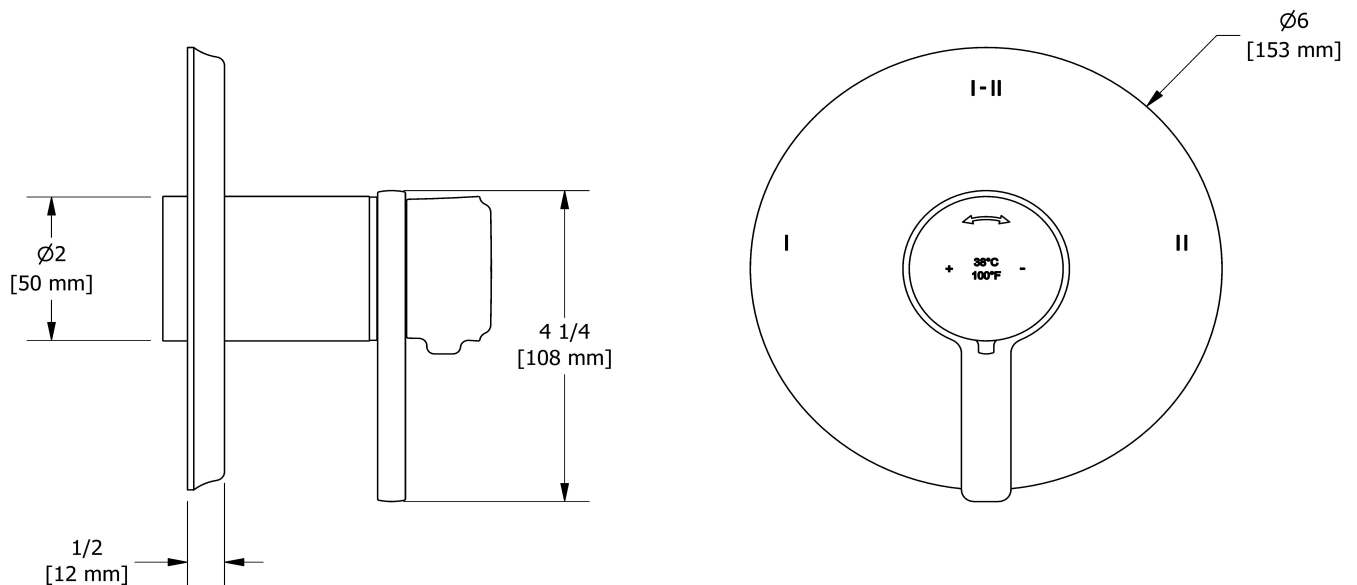

Certifications

- CSA B125.1
- ASME A112.18.1
- ASSE 1016
- ADA