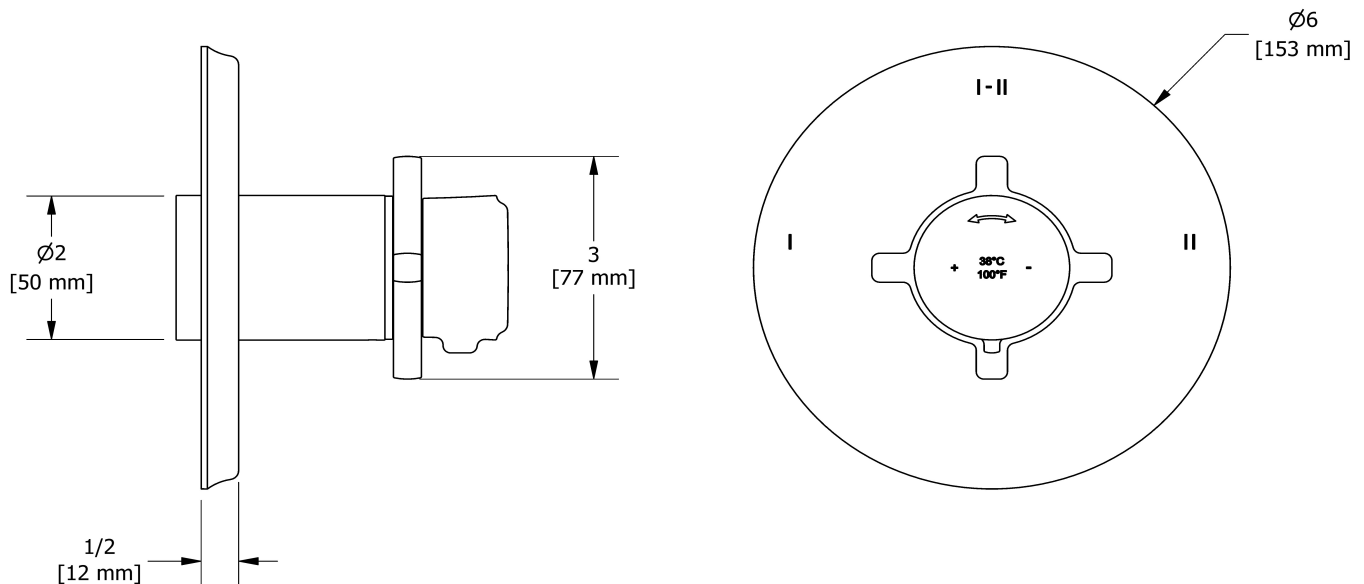

Certifications

- CSA B125.1
- ASME A112.18.1
- ASSE 1016

cUPC®