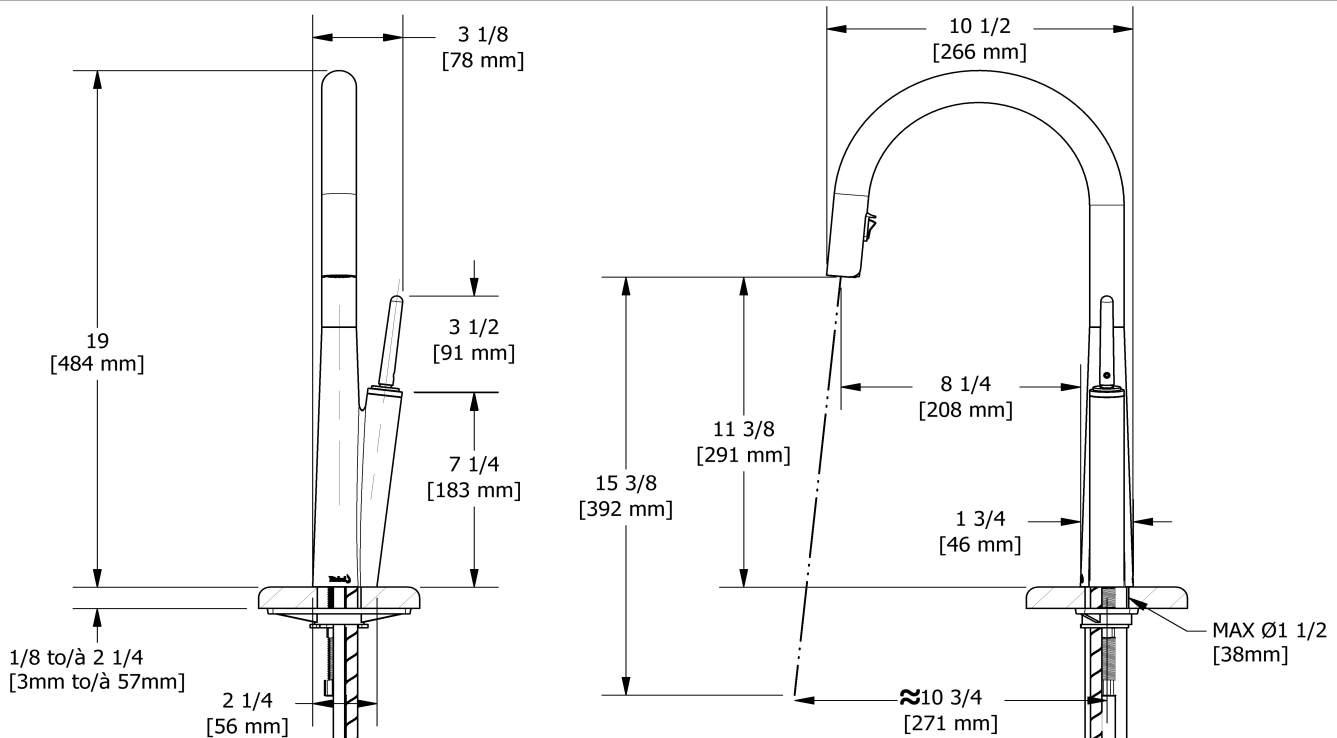

Certifications

- CSA B125.1
- NSF/ANSI standard 61 and 372
- ASME A112.18.1

Sizes, models and finishes may differ from thoses presented.

Warranty

This **Riobel Inc.** product you have purchased carries a Limited Lifetime Warranty on the chrome, PVD finish, blacks and all working parts and is guaranteed from the initial purchase date against all manufacturing defects. All other finishes, including plastic components, are guaranteed for one year. All electric and/or electronic parts are covered by a 5-year limited warranty.

Customer Service

Ontario, West Canada : 888-287-5354 Quebec, Maritimes, United States : 866-473-8442

2021.05.09