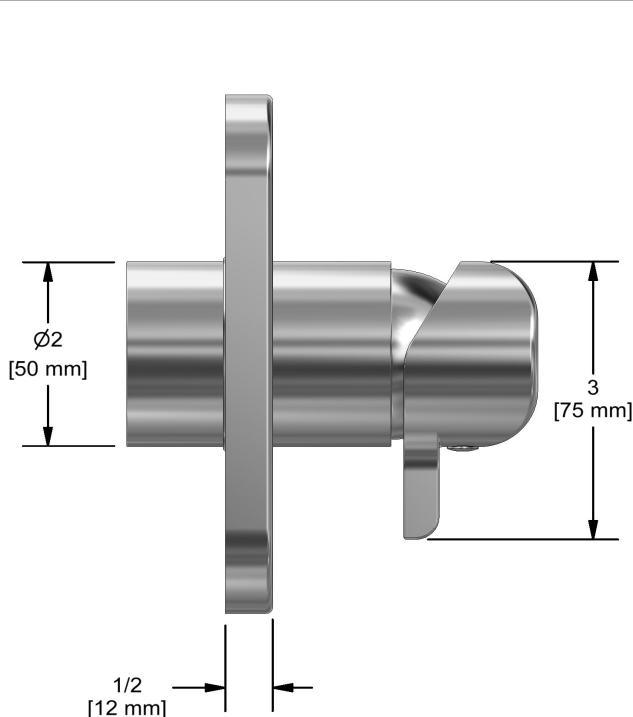

Type P (pressure balance) shower
SA54

UPC®

Specifications

Composition

- TSA51C - Type P (pressure balance) valve trim
- R51 - Type P (pressure balance) rough
- 7007C - Hand shower rail
- 772C - Elbow supply

Customer Service

Ontario, West Canada : 888-287-5354 Quebec, Maritimes, United States : 866-473-8442

2022.03.01

Type P (pressure balance) valve trim
TSA51

Specifications

Descriptions

- Trim only
- Ceramic cartridge and balancing spool with check valves
- Double action: flow and temperature control
- R51, R51-SPEX or R51-EX rough required to complete

Available colors

- C : Chrome
- PN : Polished Nickel (PVD)

Available flow

- 22 L/min, 5.8 gpm (US) 60psi

Certifications

- CSA B125.1
- ASME A112.18.1
- ASSE 1016
- CMR248 Approval
- ADA

Sizes, models and finishes may differ from those presented.

Customer Service

Ontario, West Canada : 888-287-5354 Quebec, Maritimes, United States : 866-473-8442

Type P (pressure balance) rough
R51

Specifications

Descriptions

- 1/2" outlet male NPT or sweat
- Service valves
- 1/2" inlet male NPT or sweat
- Test cap
- TXX51XX trim required to complete
- Rough only