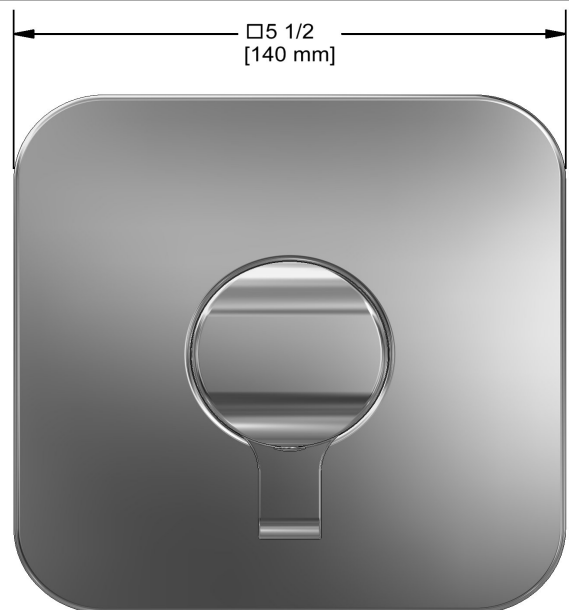

Type P (pressure balance) shower
SA54

UPC®

Specifications

Composition

- TSA51C - Type P (pressure balance) valve trim
- R51 - Type P (pressure balance) rough
- 7007C - Hand shower rail
- 772C - Elbow supply

Customer Service

Ontario, West Canada : 888-287-5354 Quebec, Maritimes, United States : 866-473-8442

2022.03.01

Type P (pressure balance) valve trim
TSA51

Specifications

Descriptions

- Trim only
- Ceramic cartridge and balancing spool with check valves
- Double action: flow and temperature control
- R51, R51-SPEX or R51-EX rough required to complete

Available colors

- C : Chrome
- PN : Polished Nickel (PVD)

Available flow

- 22 L/min, 5.8 gpm (US) 60psi

Certifications

- CSA B125.1
- ASME A112.18.1
- ASSE 1016
- CMR248 Approval
- ADA

Sizes, models and finishes may differ from those presented.

Customer Service

Ontario, West Canada : 888-287-5354 Quebec, Maritimes, United States : 866-473-8442

Type P (pressure balance) rough
R51

Specifications

Descriptions

- 1/2" outlet male NPT or sweat
- Service valves
- 1/2" inlet male NPT or sweat
- Test cap
- TXX51XX trim required to complete
- Rough only