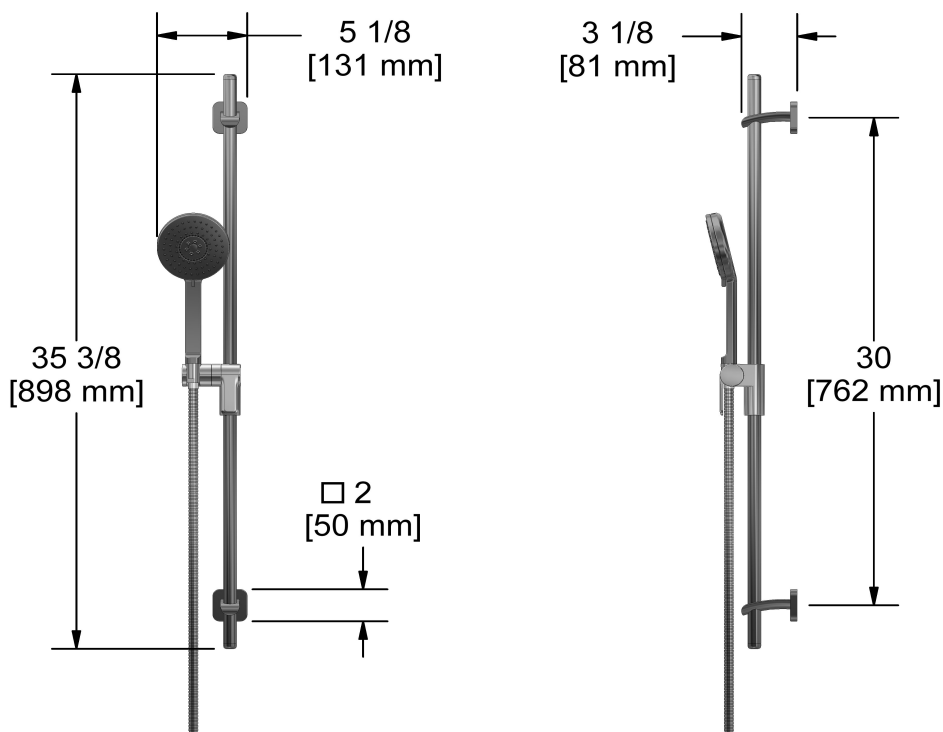

Certifications

- CSA B125.1
- ASME A112.18.1
- CMR248 Approval

Sizes, models and finishes may differ from those presented.

Warranty

This **Riobel Inc.** product you have purchased carries a Limited Lifetime Warranty on the chrome, PVD finish, blacks and all working parts and is guaranteed from the initial purchase date against all manufacturing defects. All other finishes, including plastic components, are guaranteed for one year. All electric and/or electronic parts are covered by a 5-year limited warranty.

Customer Service

Ontario, West Canada : 888-287-5354 Quebec, Maritimes, United States : 866-473-8442