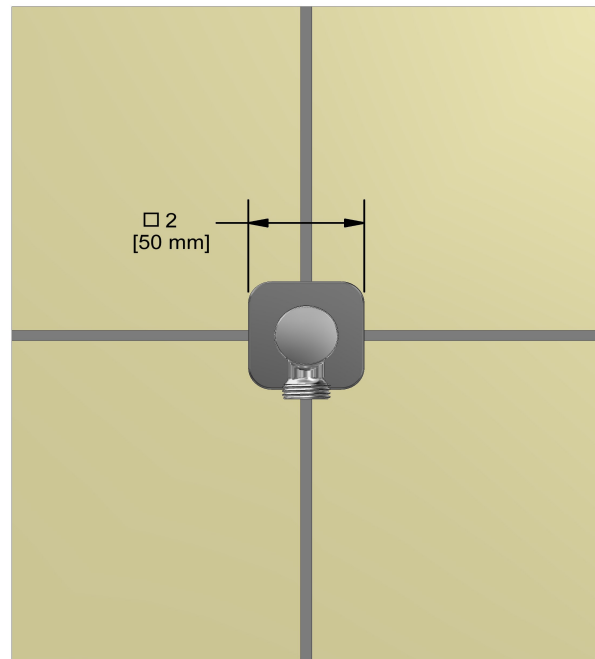

Sizes, models and finishes may differ from those presented.

Warranty

This **Riobel Inc.** product you have purchased carries a Limited Lifetime Warranty on the chrome, PVD finish, blacks and all working parts and is guaranteed from the initial purchase date against all manufacturing defects. All other finishes, including plastic components, are guaranteed for one year. All electric and/or electronic parts are covered by a 5-year limited warranty.

Customer Service

Ontario, West Canada : 888-287-5354 Quebec, Maritimes, United States : 866-473-8442