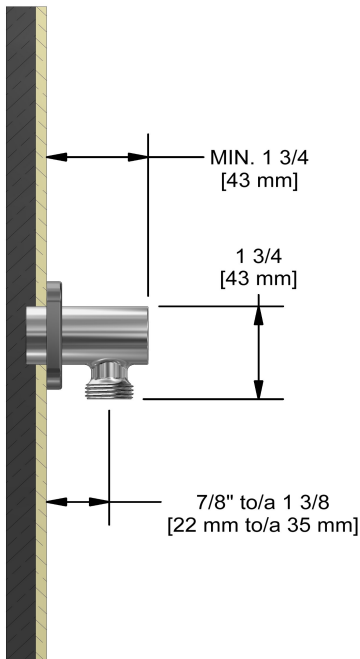

Sizes, models and finishes may differ from those presented.

Warranty

This **Riobel Inc.** product you have purchased carries a Limited Lifetime Warranty on the chrome, PVD finish, blacks and all working parts and is guaranteed from the initial purchase date against all manufacturing defects. All other finishes, including plastic components, are guaranteed for one year. All electric and/or electronic parts are covered by a 5-year limited warranty.

Customer Service

Ontario, West Canada : 888-287-5354 Quebec, Maritimes, United States : 866-473-8442