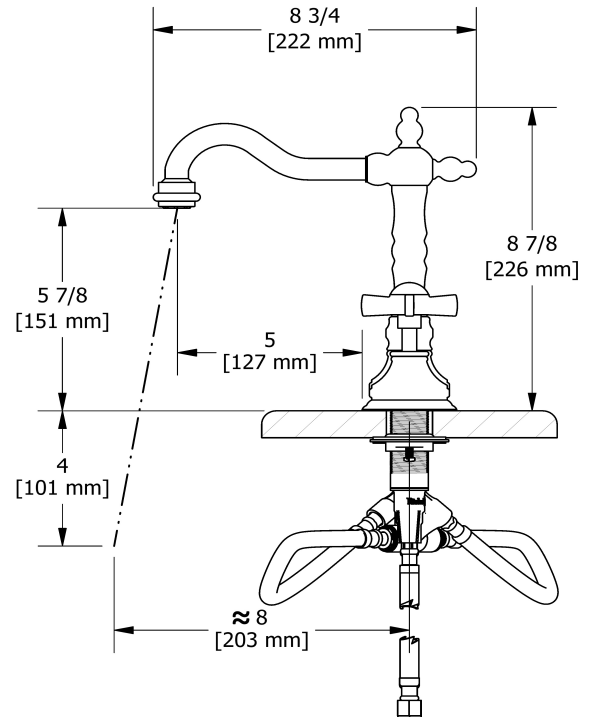

Certifications

- CSA B125.1
- NSF/ANSI standard 61 and 372
- ASME A112.18.1
- CMR248 Approval
- ADA