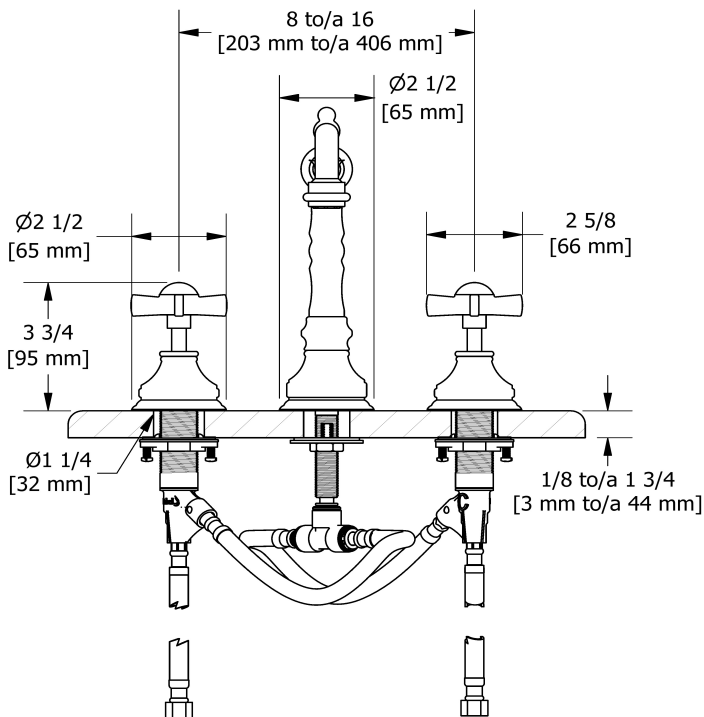

Certifications

- CSA B125.1
- NSF/ANSI standard 61 and 372
- ASME A112.18.1
- CMR248 Approval
- ADA