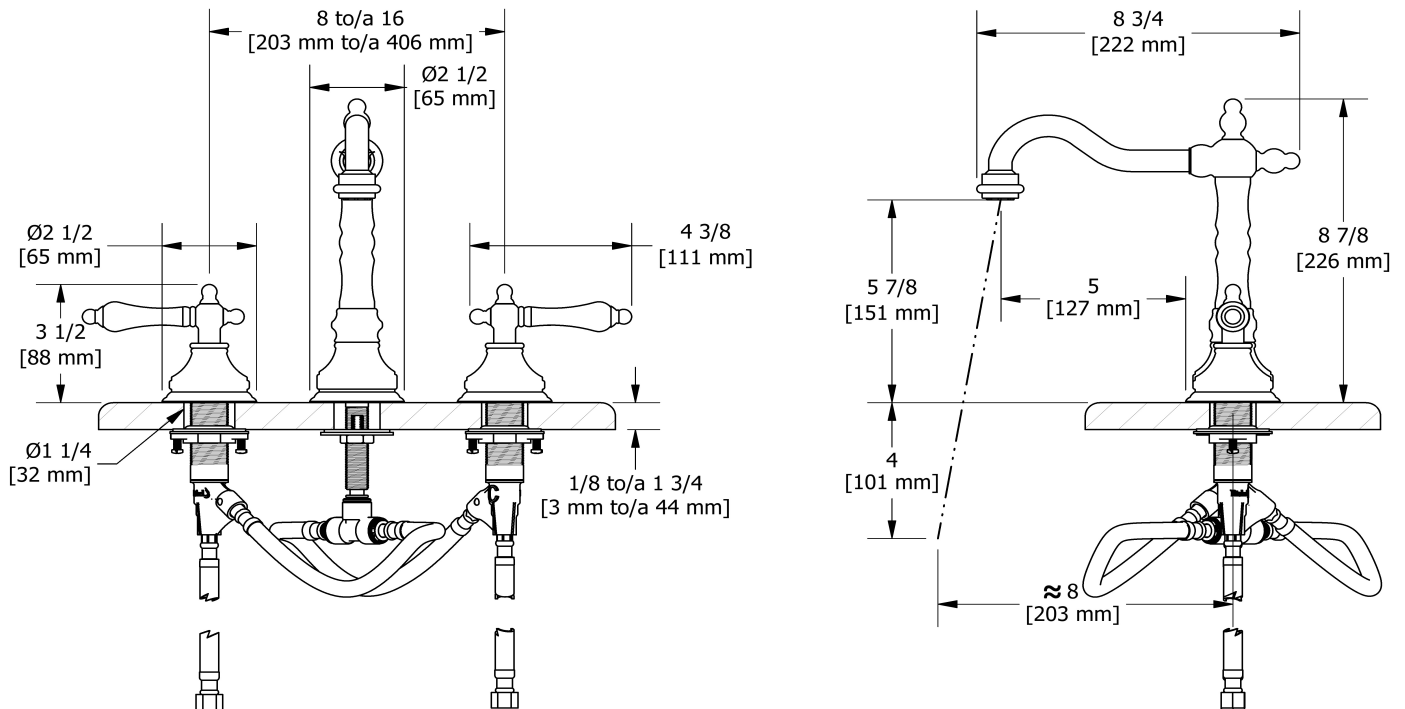

Certifications

- CSA B125.1
- NSF/ANSI standard 61 and 372
- ASME A112.18.1
- CMR248 Approval
- ADA