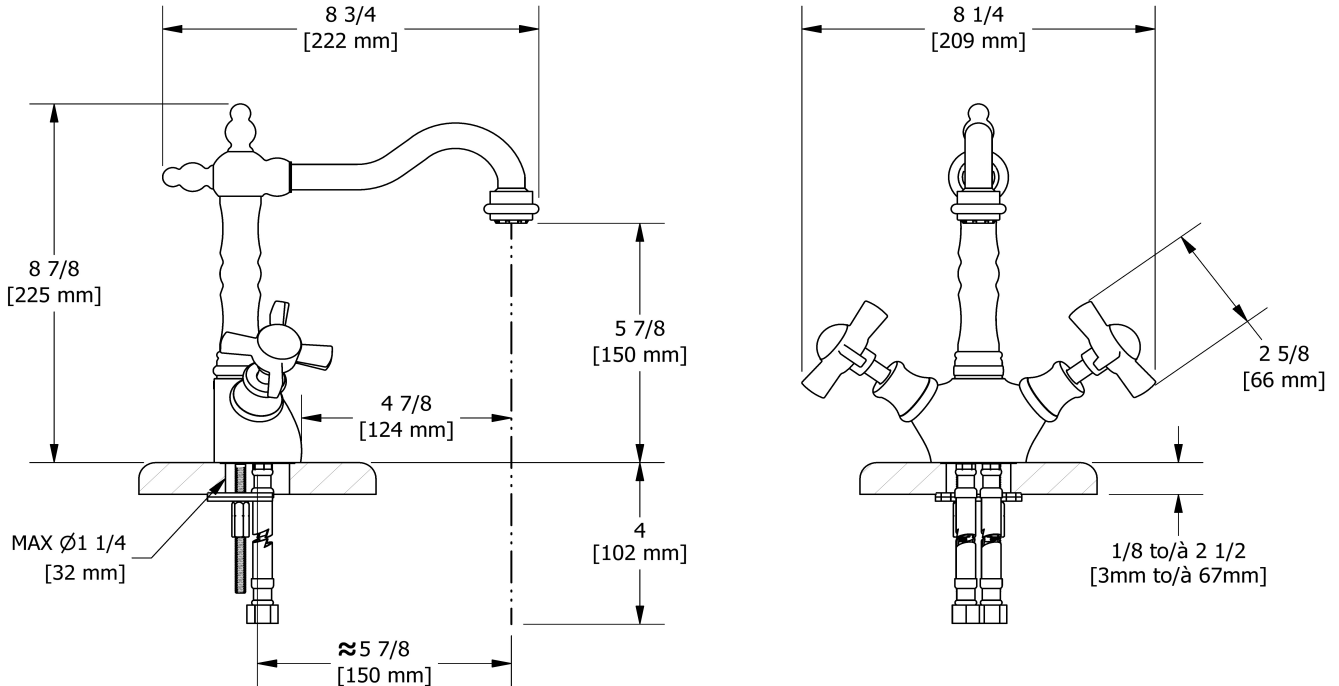

Certifications

- CSA B125.1
- NSF/ANSI standard 61 and 372
- ASME A112.18.1
- CMR248 Approval
- ADA