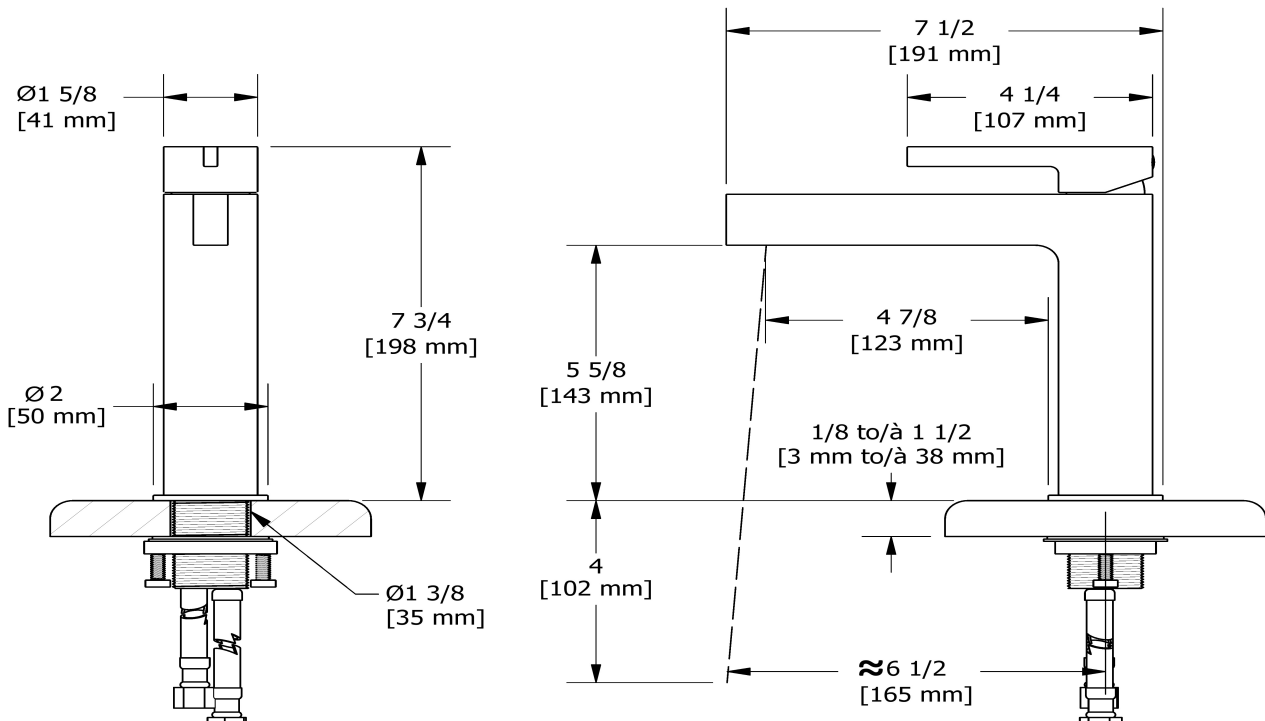

Single hole lavatory faucet
PXS01

Specifications

Descriptions

- Push drain
- Ceramic cartridge
- 3/8" speedway compression
- Drilling hole diameter = 1 3/8 (35mm)

Available colors

- C : Chrome

Available flow

- 3.7 L/min, 1 gpm (US) 60psi *

EPA certification applicable to the indicated model only

Certifications

- CSA B125.1
- NSF/ANSI standard 61 and 372
- ASME A112.18.1
- CMR248 Approval
- ADA

Sizes, models and finishes may differ from those presented.