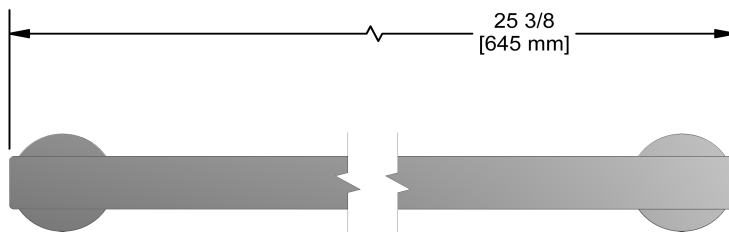

60 cm (24") towel bar
PX5

Specifications

Description

- 2 anchor points

Available colors

- C : Chrome

Sizes, models and finishes may differ from those presented.

Warranty