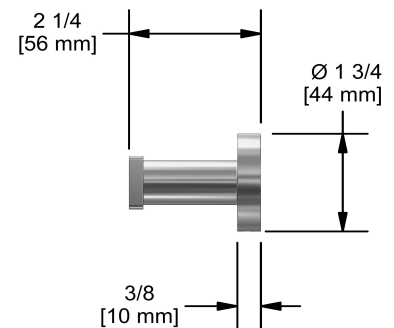

60 cm (24") towel bar
PX5

Specifications

Description

- 2 anchor points

Available colors

- C : Chrome

Sizes, models and finishes may differ from thoses presented.

Warranty