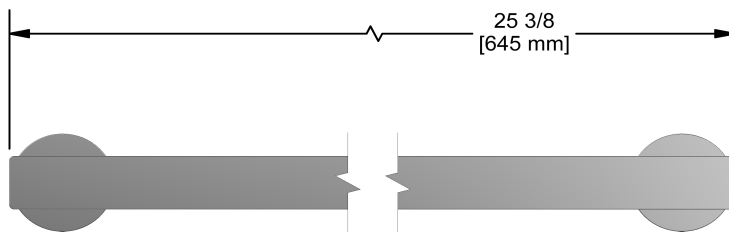

60 cm (24") towel bar
PX5

Specifications

Description

- 2 anchor points

Available colors

- C : Chrome

Sizes, models and finishes may differ from thoses presented.

Warranty