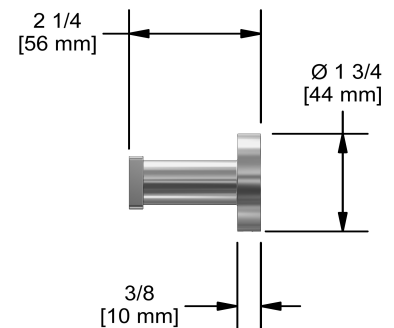

60 cm (24") towel bar
PX5

Specifications

Description

- 2 anchor points

Available colors

- C : Chrome

Sizes, models and finishes may differ from those presented.

Warranty