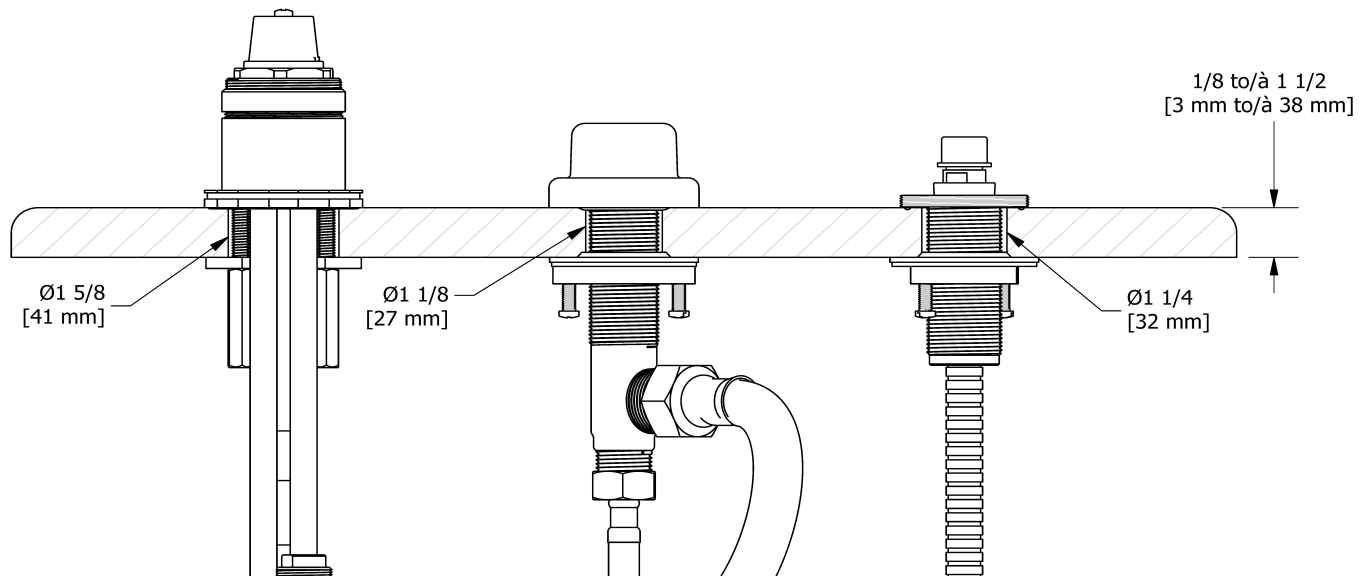

Sizes, models and finishes may differ from those presented.

Warranty

This **Riobel Inc.** product you have purchased carries a Limited Lifetime Warranty on the chrome, PVD finish, blacks and all working parts and is guaranteed from the initial purchase date against all manufacturing defects. All other finishes, including plastic components, are guaranteed for one year. All electric and/or electronic parts are covered by a 5-year limited warranty.

Customer Service

Ontario, West Canada : 888-287-5354 Quebec, Maritimes, United States : 866-473-8442

2021.09.09