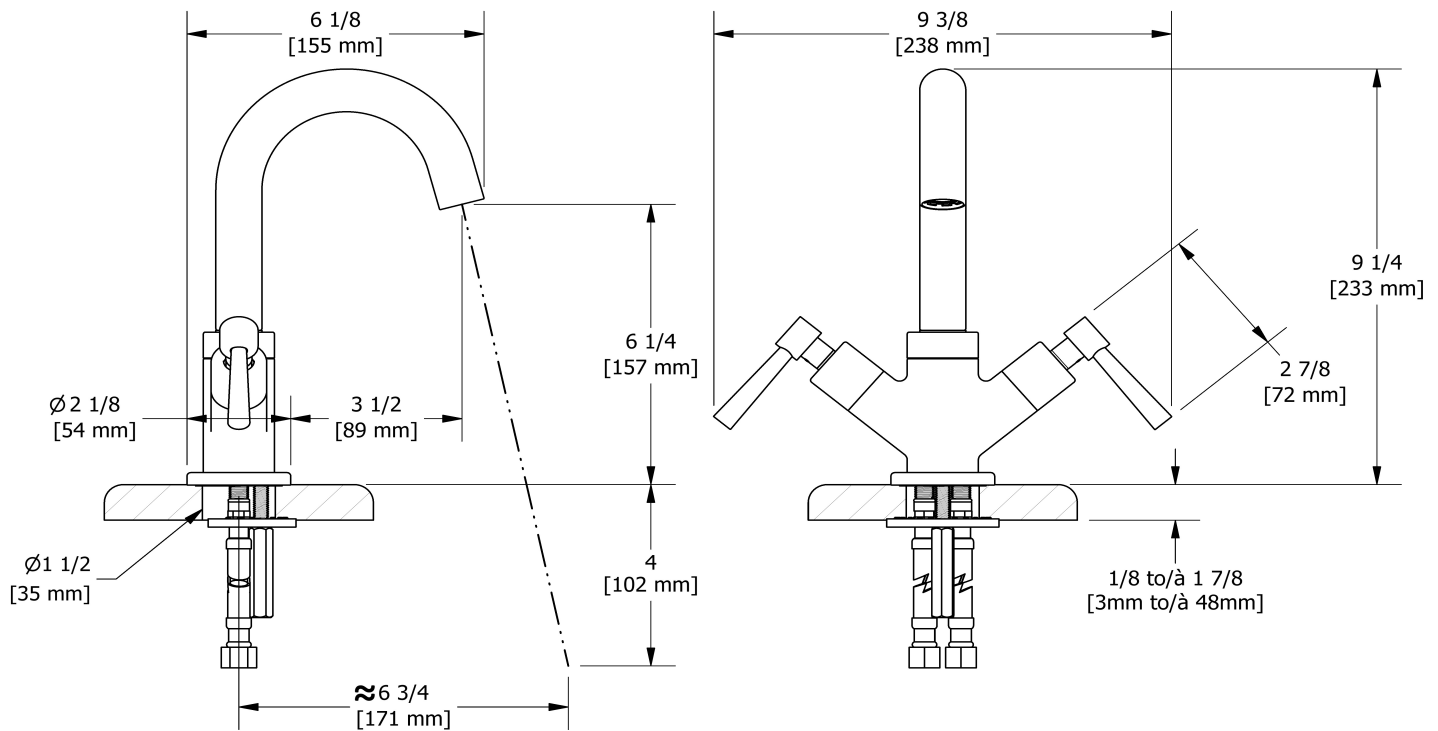

Certifications

- CSA B125.1
- NSF/ANSI standard 61 and 372
- ASME A112.18.1
- CMR248 Approval
- ADA

Sizes, models and finishes may differ from those presented.

Warranty

This **Riobel Inc.** product you have purchased carries a Limited Lifetime Warranty on the chrome, PVD finish, blacks and all working parts and is guaranteed from the initial purchase date against all manufacturing defects. All other finishes, including plastic components, are guaranteed for one year. All electric and/or electronic parts are covered by a 5-year limited warranty.

Customer Service

Ontario, West Canada : 888-287-5354 Quebec, Maritimes, United States : 866-473-8442