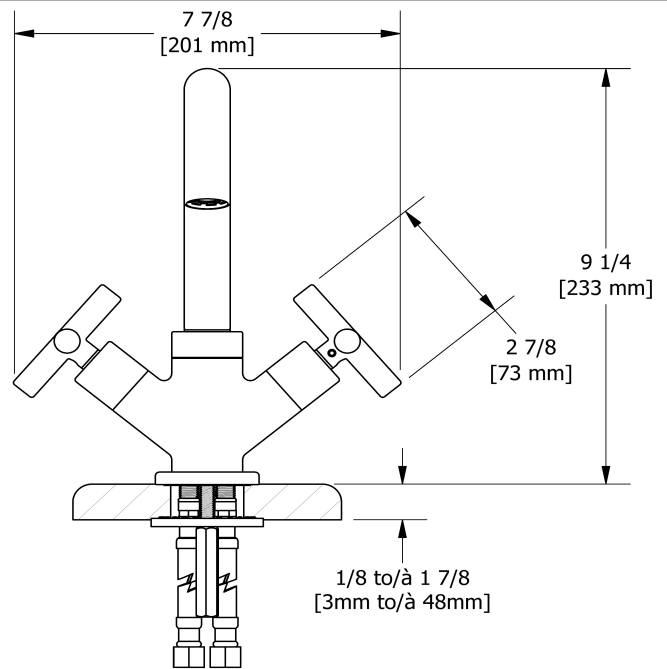

Certifications

- CSA B125.1
- NSF/ANSI standard 61 and 372
- ASME A112.18.1
- CMR248 Approval
- ADA

Sizes, models and finishes may differ from those presented.

Warranty

This **Riobel Inc.** product you have purchased carries a Limited Lifetime Warranty on the chrome, PVD finish, blacks and all working parts and is guaranteed from the initial purchase date against all manufacturing defects. All other finishes, including plastic components, are guaranteed for one year. All electric and/or electronic parts are covered by a 5-year limited warranty.

Customer Service

Ontario, West Canada : 888-287-5354 Quebec, Maritimes, United States : 866-473-8442