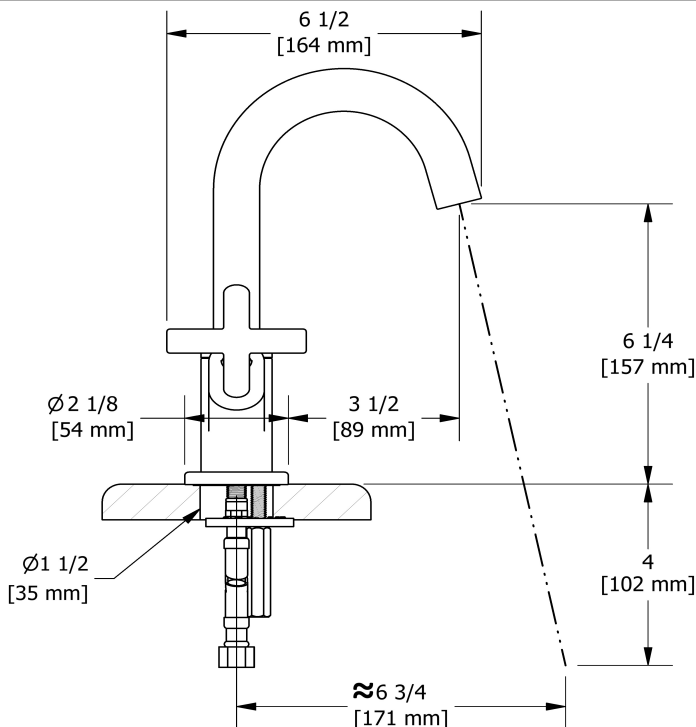

Certifications

- CSA B125.1
- NSF/ANSI standard 61 and 372
- ASME A112.18.1
- CMR248 Approval
- ADA

Sizes, models and finishes may differ from those presented.

Warranty

This **Riobel Inc.** product you have purchased carries a Limited Lifetime Warranty on the chrome, PVD finish, blacks and all working parts and is guaranteed from the initial purchase date against all manufacturing defects. All other finishes, including plastic components, are guaranteed for one year. All electric and/or electronic parts are covered by a 5-year limited warranty.

Customer Service

Ontario, West Canada : 888-287-5354 Quebec, Maritimes, United States : 866-473-8442