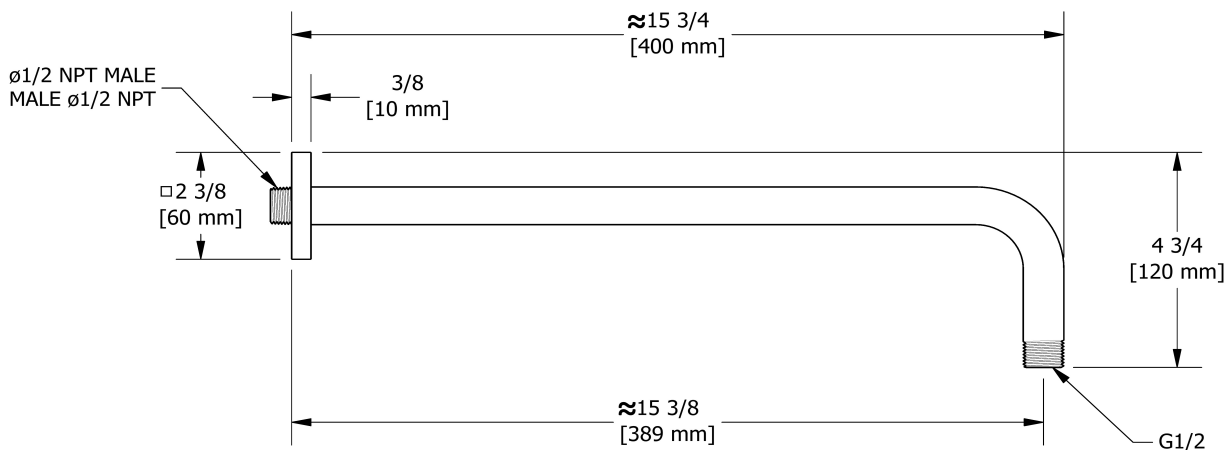

40 cm (16") shower arm

**P560**

## Descriptions

- Square flange with set screw
- 1/2" inlet male NPT

Sizes, models and finishes may differ from those presented.