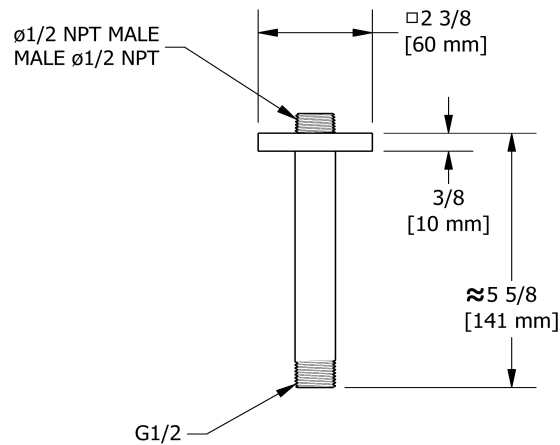

15 cm (6") vertical shower arm

P518

Specifications

Descriptions

- 1/2" inlet male NPT
- Square flange with set screw

Sizes, models and finishes may differ from those presented.

Warranty

This **Riobel PRO**, product you have purchased carries a Limited LIFETIME warranty on their cartridge. All working parts and finishes are guaranteed for a period of five (5) years from the initial purchase date against all manufacturing defects. All electric and/or electronic parts are covered by a 5-years limited warranty. The warranty offered on our products will be honored only if the installation is performed by a certified master plumber.