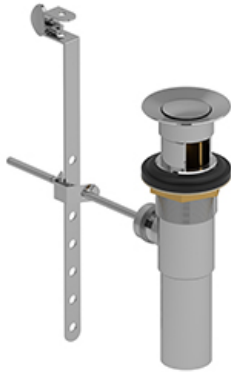

Lavatory pop-up drain with overflow
P170

Specifications

Description

- Ø1¼" tail piece

Available colors

- C : Chrome
- BN : Brushed Nickel (PVD)
- PN : Polished Nickel (PVD)

Certifications

- CMR248 Approval
- CSA B125.2
- ASME A112.18.2

cUPC®

Sizes, models and finishes may differ from those presented.

Warranty

This **Riobel Inc.** product you have purchased carries a Limited Lifetime Warranty on the chrome, PVD finish, blacks and all working parts and is guaranteed from the initial purchase date against all manufacturing defects. All other finishes, including plastic components, are guaranteed for one year. All electric and/or electronic parts are covered by a 5-year limited warranty.