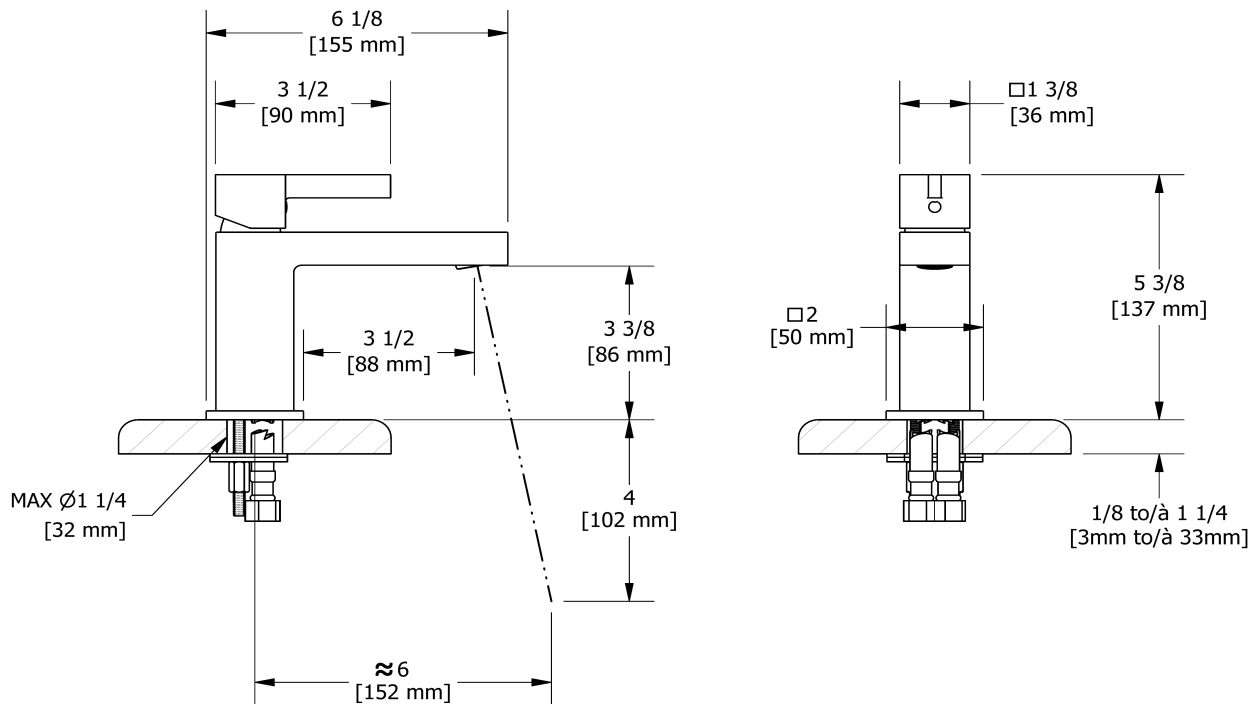

Sizes, models and finishes may differ from those presented.

Warranty

This **Riobel Inc.** product you have purchased carries a Limited Lifetime Warranty on the chrome, PVD finish, blacks and all working parts and is guaranteed from the initial purchase date against all manufacturing defects. All other finishes, including plastic components, are guaranteed for one year. All electric and/or electronic parts are covered by a 5-year limited warranty.

Customer Service

Ontario, West Canada : 888-287-5354 Quebec, Maritimes, United States : 866-473-8442