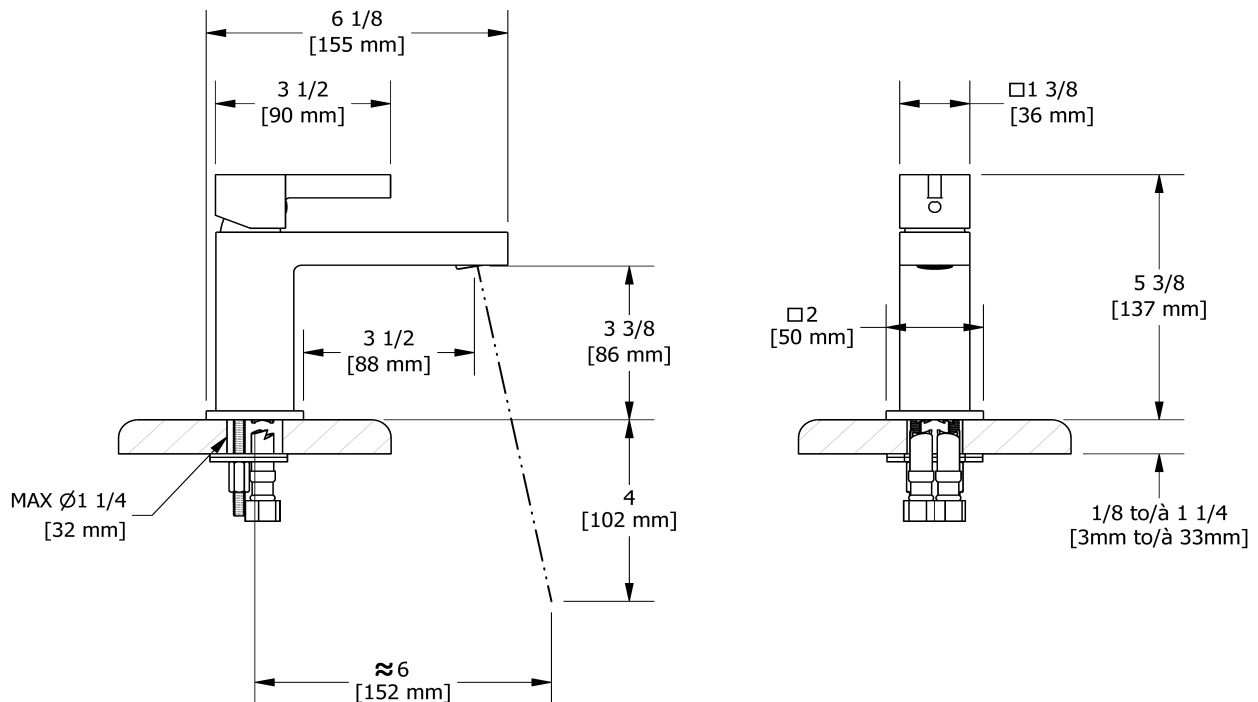

Sizes, models and finishes may differ from those presented.

Warranty

This **Riobel Inc.** product you have purchased carries a Limited Lifetime Warranty on the chrome, PVD finish, blacks and all working parts and is guaranteed from the initial purchase date against all manufacturing defects. All other finishes, including plastic components, are guaranteed for one year. All electric and/or electronic parts are covered by a 5-year limited warranty.

Customer Service

Ontario, West Canada : 888-287-5354 Quebec, Maritimes, United States : 866-473-8442