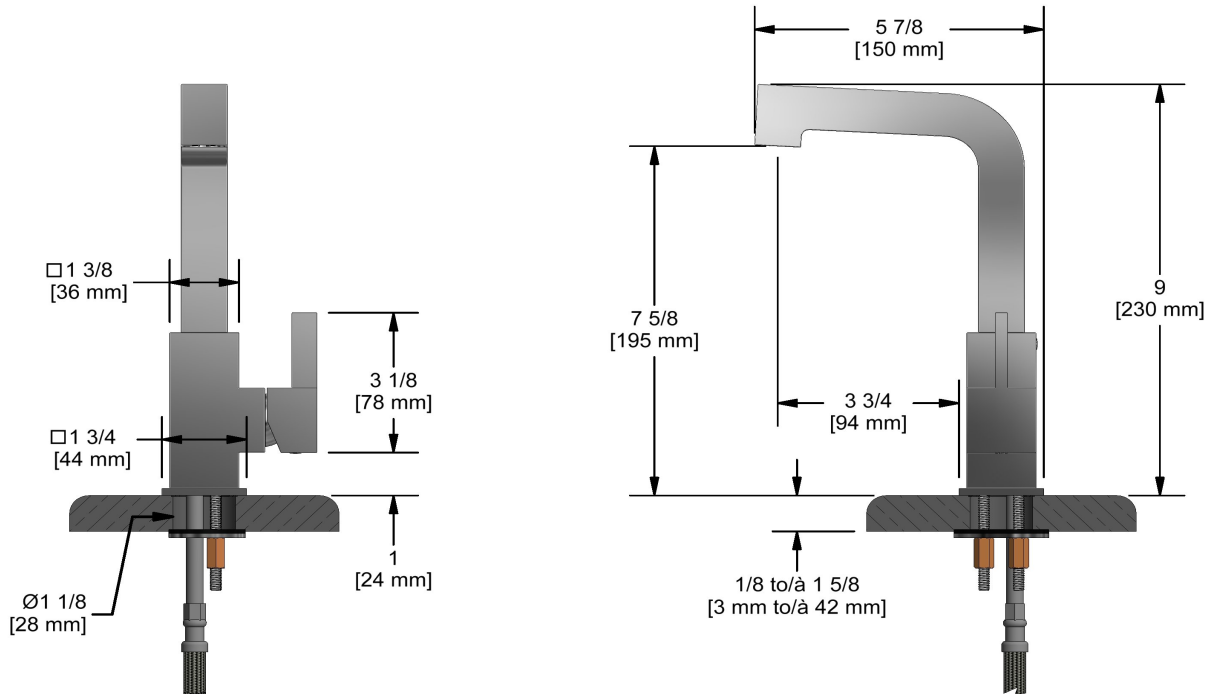

Mizo water filter dispenser faucet
MZ701

Specifications

Descriptions

- Ceramic cartridge
- 3/8" speedway compression
- Maximum temperature 70° C (158°F)
- On/off
- Swivel spout

Available colors

- C : Chrome
- SS : Stainless Steel (PVD)

Available flows

- 5.69 L/min, 1.5 gpm (US) 60psi
- 3.7 L/min, 1 gpm (US) 60psi (**MZ701-10**)

Certifications

- CSA B125.1
- NSF/ANSI standard 61 and 372
- ASME A112.18.1
- CMR248 Approval
- ADA
- DOE

Sizes, models and finishes may differ from those presented.