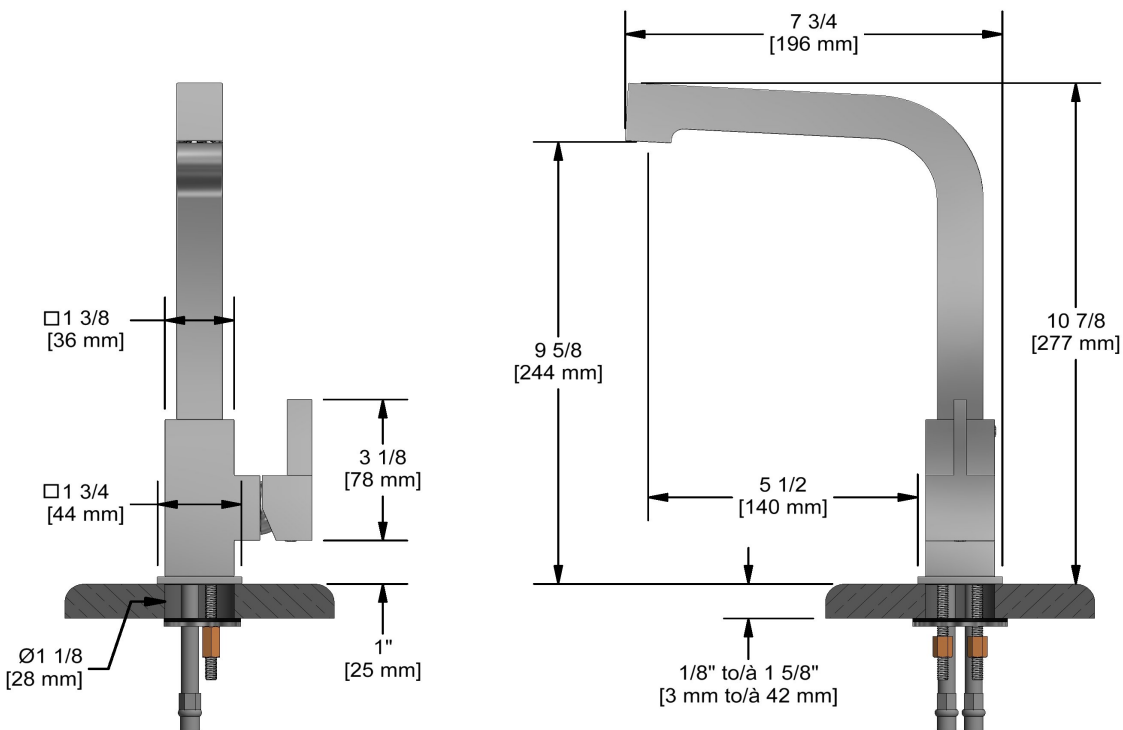

Mizo single hole prep sink faucet
MZ601

Specifications

Descriptions

- Swivel spout
- 3/8" speedway compression
- Ceramic cartridge

Available colors

- C : Chrome
- SS : Stainless Steel (PVD)

Available flow

- 8.3 L/min, 2.2 gpm (US) 60psi

Certifications

- CSA B125.1
- NSF/ANSI standard 61 and 372
- ASME A112.18.1
- CMR248 Approval
- ADA
- DOE

Sizes, models and finishes may differ from those presented.

Warranty

This **Riobel Inc.** product you have purchased carries a Limited Lifetime Warranty on the chrome, PVD finish, blacks and all working parts and is guaranteed from the initial purchase date against all manufacturing defects. All other finishes, including plastic components, are guaranteed for one year. All electric and/or electronic parts are covered by a 5-year limited warranty.