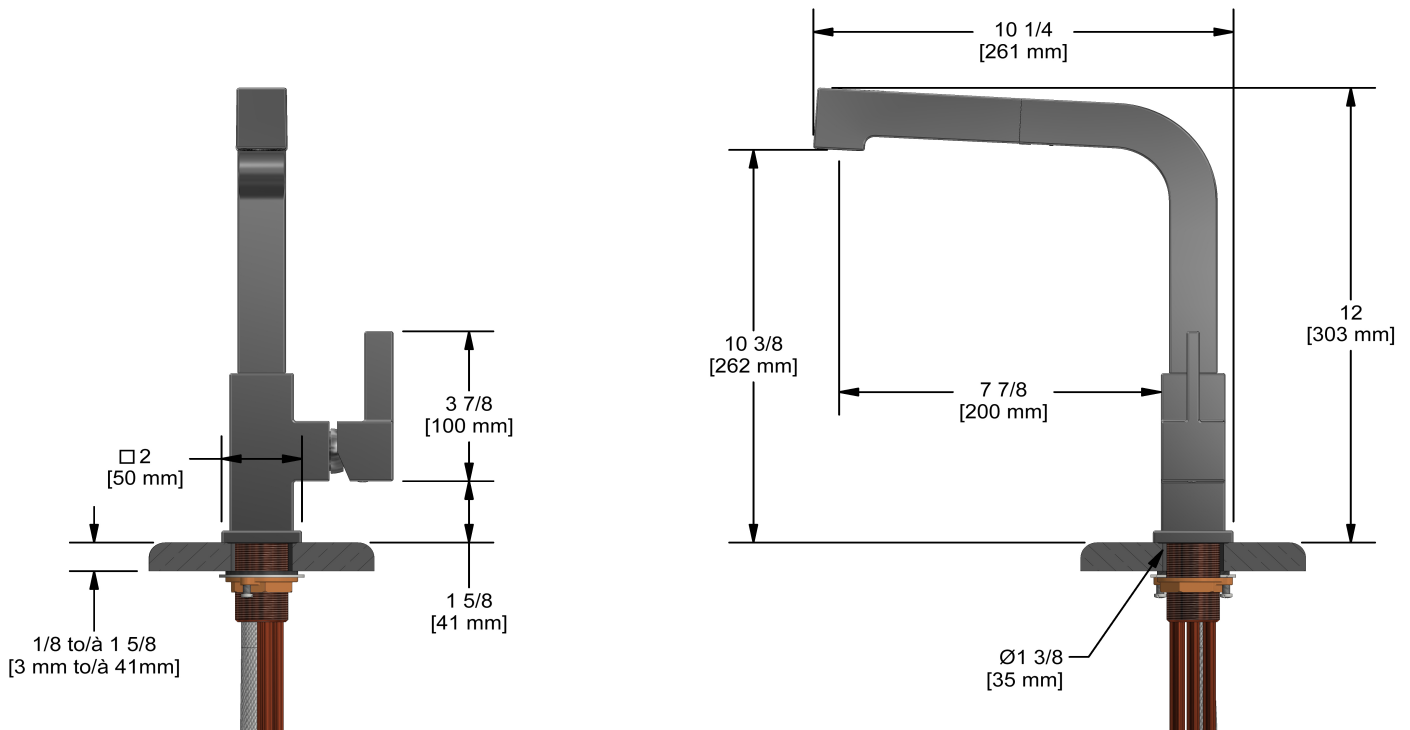

Sizes, models and finishes may differ from those presented.

Warranty

This **Riobel Inc.** product you have purchased carries a Limited Lifetime Warranty on the chrome, PVD finish, blacks and all working parts and is guaranteed from the initial purchase date against all manufacturing defects. All other finishes, including plastic components, are guaranteed for one year. All electric and/or electronic parts are covered by a 5-year limited warranty.

Customer Service

Ontario, West Canada : 888-287-5354 Quebec, Maritimes, United States : 866-473-8442