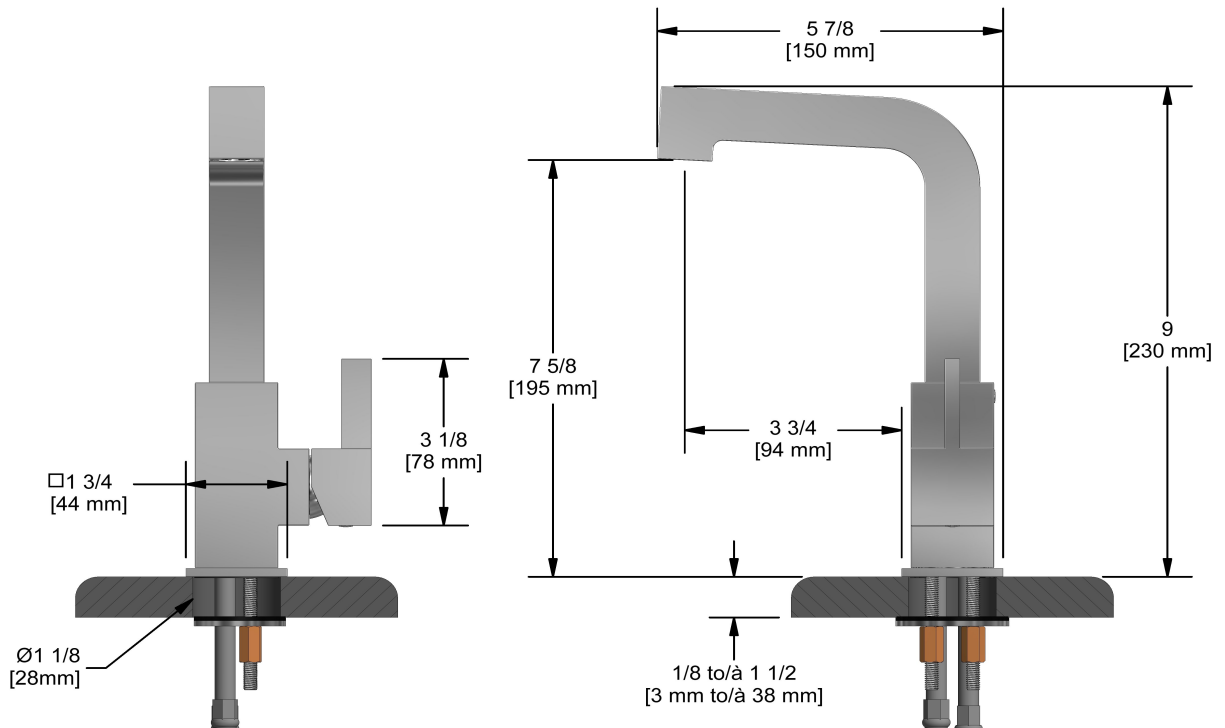

Sizes, models and finishes may differ from those presented.

Warranty

This **Riobel Inc.** product you have purchased carries a Limited Lifetime Warranty on the chrome, PVD finish, blacks and all working parts and is guaranteed from the initial purchase date against all manufacturing defects. All other finishes, including plastic components, are guaranteed for one year. All electric and/or electronic parts are covered by a 5-year limited warranty.

Customer Service

Ontario, West Canada : 888-287-5354 Quebec, Maritimes, United States : 866-473-8442