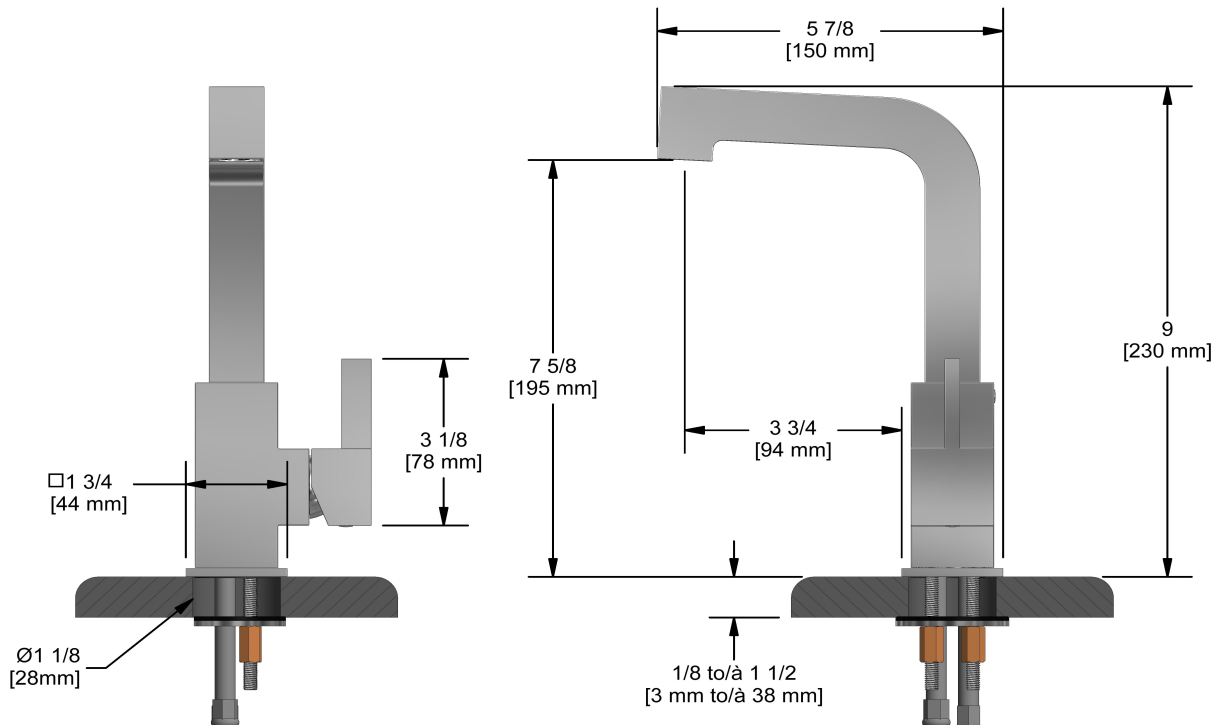

Sizes, models and finishes may differ from those presented.

Warranty

This **Riobel Inc.** product you have purchased carries a Limited Lifetime Warranty on the chrome, PVD finish, blacks and all working parts and is guaranteed from the initial purchase date against all manufacturing defects. All other finishes, including plastic components, are guaranteed for one year. All electric and/or electronic parts are covered by a 5-year limited warranty.

Customer Service

Ontario, West Canada : 888-287-5354 Quebec, Maritimes, United States : 866-473-8442