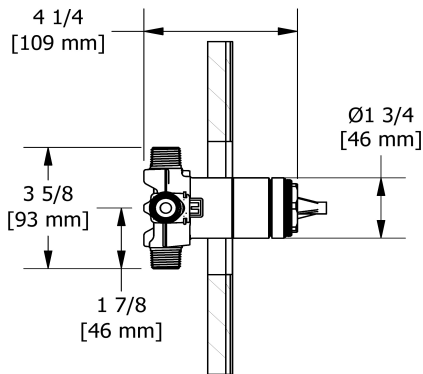

Certifications

- CSA B125.1
- ASME A112.18.1
- ASSE 1016
- CMR248 Approval

UPC®