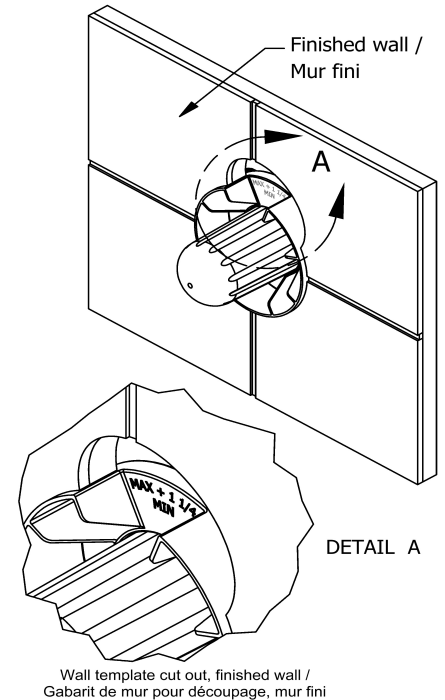

Certifications

- CSA B125.1
- ASME A112.18.1
- ASSE 1016
- CMR248 Approval

UPC®