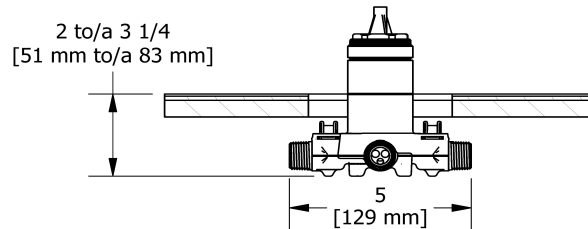

Certifications

- CSA B125.1
- ASME A112.18.1
- ASSE 1016
- CMR248 Approval

UPC®