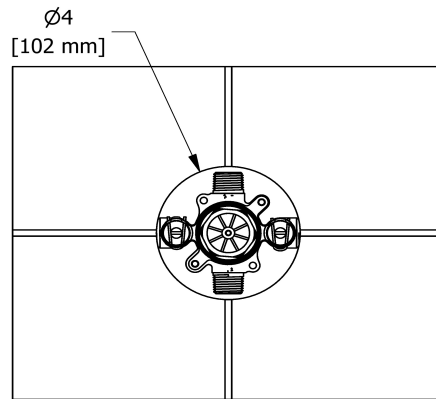

Certifications

- CSA B125.1
- ASME A112.18.1
- ASSE 1016
- CMR248 Approval

UPC®