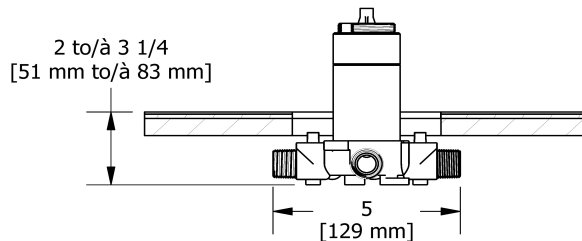

Certifications

- CSA B125.1
- ASME A112.18.1
- ASSE 1016
- CMR248 Approval

UPC®