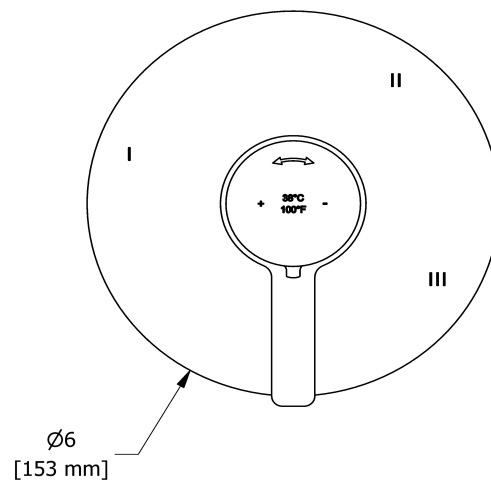

Sizes, models and finishes may differ from those presented.

Warranty

This **Riobel Inc.** product you have purchased carries a Limited Lifetime Warranty on the chrome, PVD finish, blacks and all working parts and is guaranteed from the initial purchase date against all manufacturing defects. All other finishes, including plastic components, are guaranteed for one year. All electric and/or electronic parts are covered by a 5-year limited warranty.

Customer Service

Ontario, West Canada : 888-287-5354 Quebec, Maritimes, United States : 866-473-8442

2023.03.06