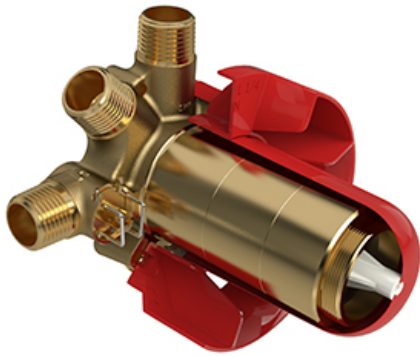

3-way Type T/P coaxial complete valve
MMRD45J

Specifications

Composition

- TMMRD45JC - 3-way Type T/P coaxial valve trim
- R45 - 3-way Type T/P coaxial valve rough

Available colors

- C : Chrome
- CBK : Chrome/Black
- BN : Brushed Nickel (PVD)
- BNBK : Brushed Nickel (PVD)/Black
- PN : Polished Nickel (PVD)
- PNBK : Polished Nickel (PVD)/Black

Available flows

- 24 L/min, 6.3 gpm (US) 60psi
- Type TP - For use with shower heads rated at 7L/min (1.8 gpm) or higher

Certifications

- CSA B125.1
- ASME A112.18.1
- ASSE 1016
- ADA

Warranty

This **Riobel Inc.** product you have purchased carries a Limited Lifetime Warranty on the chrome, PVD finish, blacks and all working parts and is guaranteed from the initial purchase date against all manufacturing defects. All other finishes, including plastic components, are guaranteed for one year. All electric and/or electronic parts are covered by a 5-year limited warranty.

Customer Service

Ontario, West Canada : 888-287-5354 Quebec, Maritimes, United States : 866-473-8442

3-way Type T/P coaxial valve trim
TMMRD45J

Specifications

Descriptions

- R45, R45-SPEX or R45-EX rough required to complete
- Thermostatic/pressure balance coaxial cartridge with check valves
- Trim only
- 6 positions (OFF, 1, 1 and 2, 2, 2 and 3, 3) share

Customer Service

Ontario, West Canada : 888-287-5354 Quebec, Maritimes, United States : 866-473-8442

2023.03.06

3-way Type T/P coaxial valve rough
R45

Specifications

Descriptions

- TXX45XX or TXX47XX trim required to complete
- ½" inlet male NPT or sweat
- Service valves
- Rough only
- Three ½" outlets male NPT or sweat
- Test cap