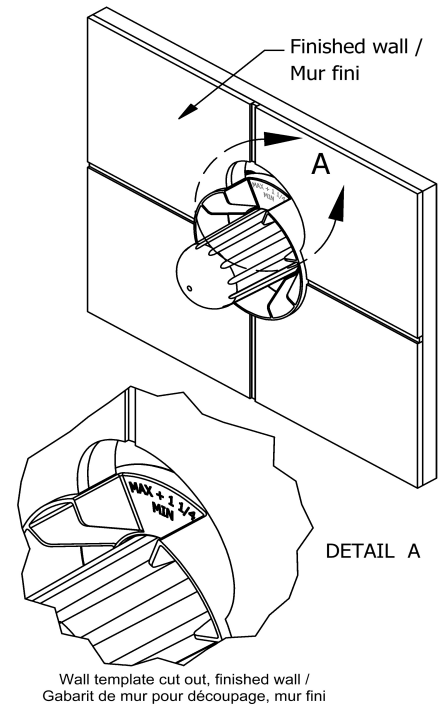

Certifications

- CSA B125.1
- ASME A112.18.1
- ASSE 1016
- CMR248 Approval

UPC®