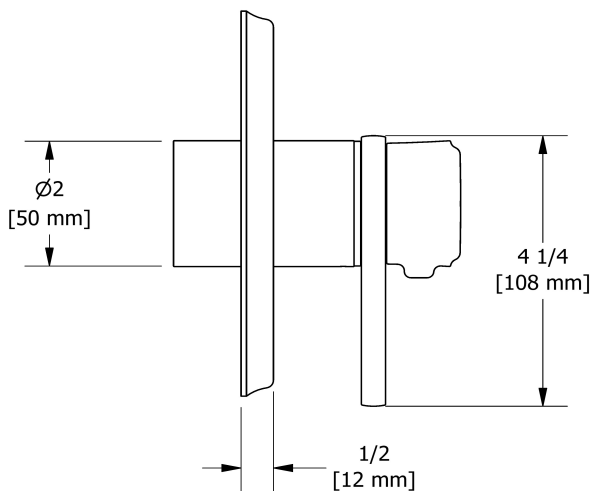

Sizes, models and finishes may differ from those presented.

Warranty

This **Riobel Inc.** product you have purchased carries a Limited Lifetime Warranty on the chrome, PVD finish, blacks and all working parts and is guaranteed from the initial purchase date against all manufacturing defects. All other finishes, including plastic components, are guaranteed for one year. All electric and/or electronic parts are covered by a 5-year limited warranty.

Customer Service

Ontario, West Canada : 888-287-5354 Quebec, Maritimes, United States : 866-473-8442

2023.03.06