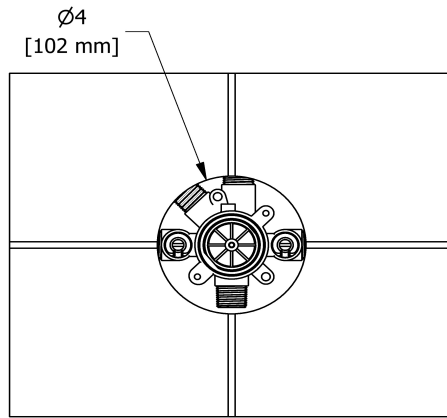

Certifications

- CSA B125.1
- ASME A112.18.1
- ASSE 1016
- CMR248 Approval

UPC®