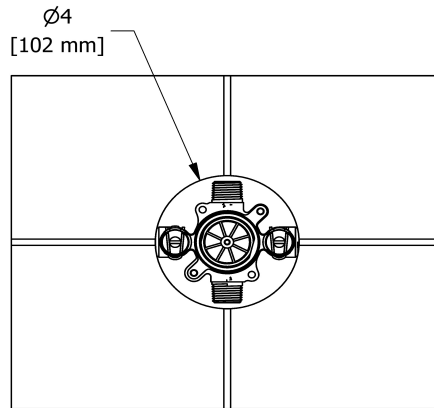

Certifications

- CSA B125.1
- ASME A112.18.1
- ASSE 1016
- CMR248 Approval

UPC®