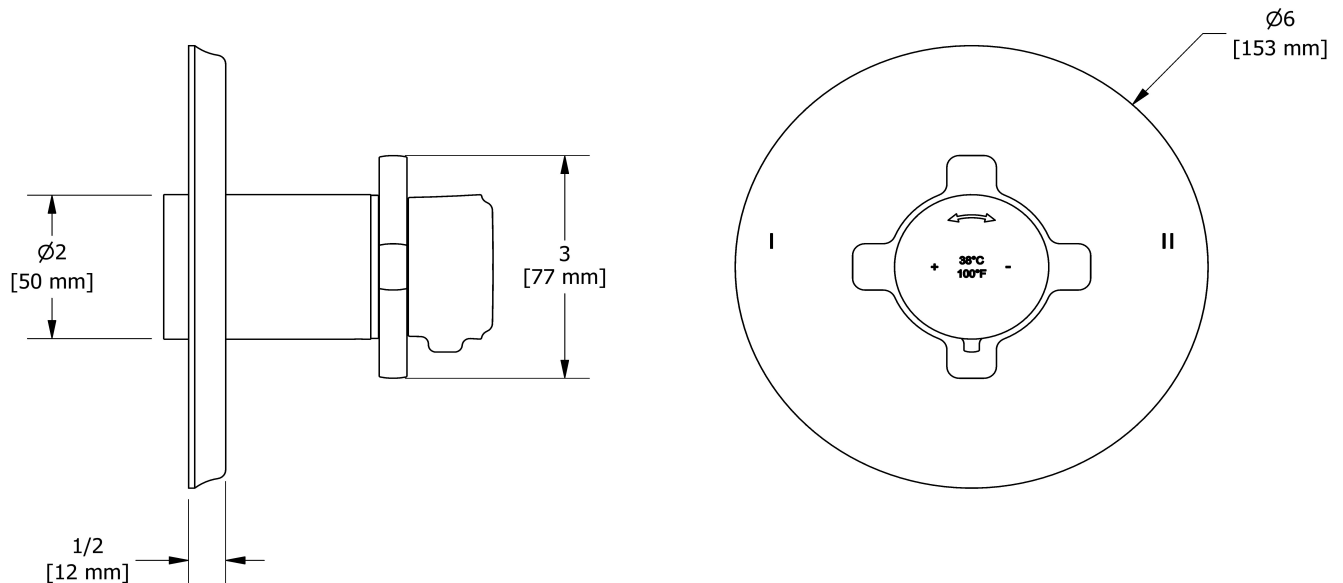

Certifications

- CSA B125.1
- ASME A112.18.1
- ASSE 1016

UPC®