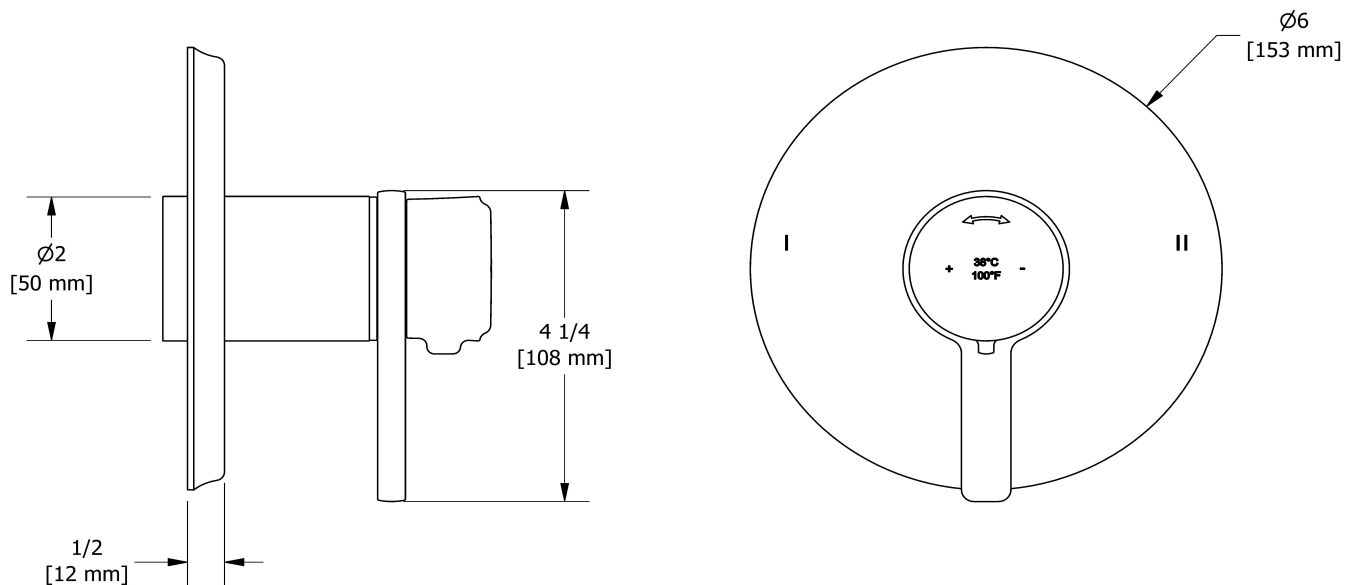

Certifications

- CSA B125.1
- ASME A112.18.1
- ASSE 1016
- ADA