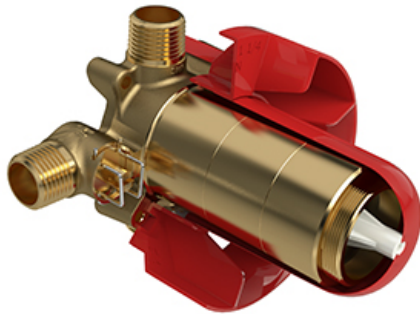

2-way no share Type T/P coaxial complete valve
MMRD44J

Specifications

Composition

- TMMRD44JC - 2-way no share Type T/P coaxial valve trim
- R23 - 2-way Type T/P coaxial valve rough

Available colors

- C : Chrome
- CBK : Chrome/Black
- BN : Brushed Nickel (PVD)
- BNBK : Brushed Nickel (PVD)/Black
- PN : Polished Nickel (PVD)
- PNBK : Polished Nickel (PVD)/Black

Available flows

- 24 L/min, 6.3 gpm (US) 60psi
- Type TP - For use with shower heads rated at 7L/min (1.8 gpm) or higher

Certifications

- CSA B125.1
- ASME A112.18.1
- ASSE 1016
- ADA

Warranty

This **Riobel Inc.** product you have purchased carries a Limited Lifetime Warranty on the chrome, PVD finish, blacks and all working parts and is guaranteed from the initial purchase date against all manufacturing defects. All other finishes, including plastic components, are guaranteed for one year. All electric and/or electronic parts are covered by a 5-year limited warranty.

Customer Service

Ontario, West Canada : 888-287-5354 Quebec, Maritimes, United States : 866-473-8442

2-way no share Type T/P coaxial valve trim
TMMRD44J

Specifications

Descriptions

- R23, R23-SPEX or R23-EX rough required to complete
- Thermostatic/pressure balance coaxial cartridge with check valves
- Trim only
- 3 positions (OFF, 1, 2) no share

Customer Service

Ontario, West Canada : 888-287-5354 Quebec, Maritimes, United States : 866-473-8442

2022.09.30

2-way Type T/P coaxial valve rough
R23

Specifications

Descriptions

- Test cap
- Service valves
- ½" inlet male NPT or sweat
- Two ½" outlets male NPT or sweat
- TXX23XX or TXX44XX trim required to complete
- Rough only