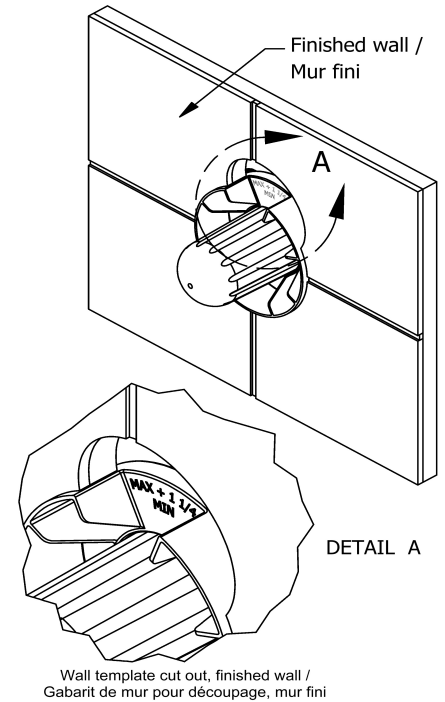

Certifications

- CSA B125.1
- ASME A112.18.1
- ASSE 1016
- CMR248 Approval

UPC®