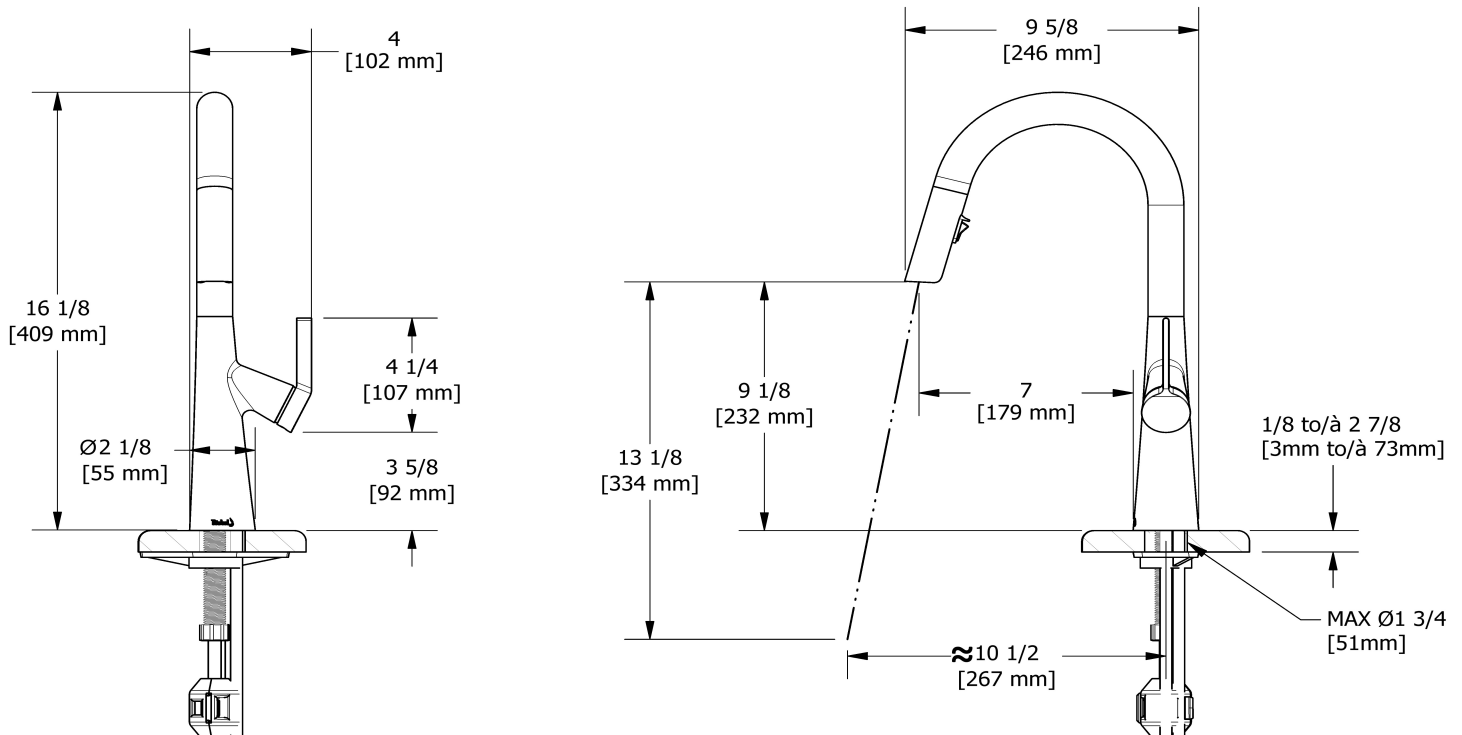

Certifications

- CSA B125.1
- NSF/ANSI standard 61 and 372
- ASME A112.18.1

Sizes, models and finishes may differ from thoses presented.

Warranty

This **Riobel Inc.** product you have purchased carries a Limited Lifetime Warranty on the chrome, PVD finish, blacks and all working parts and is guaranteed from the initial purchase date against all manufacturing defects. All other finishes, including plastic components, are guaranteed for one year. All electric and/or electronic parts are covered by a 5-year limited warranty.

Customer Service

Ontario, West Canada : 888-287-5354 Quebec, Maritimes, United States : 866-473-8442

2021.04.27